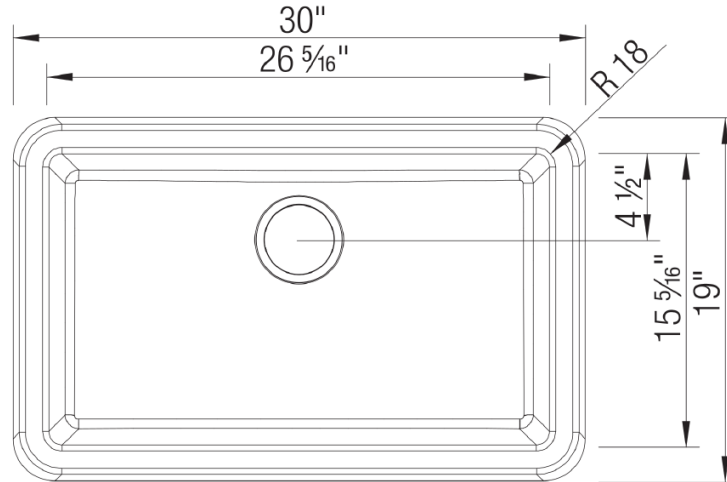

SILGRANIT® Single Bowl Apron Front

LUXART®

Product Specifications

Contact your sales representative for more information or visit our website at luxartcollection.com