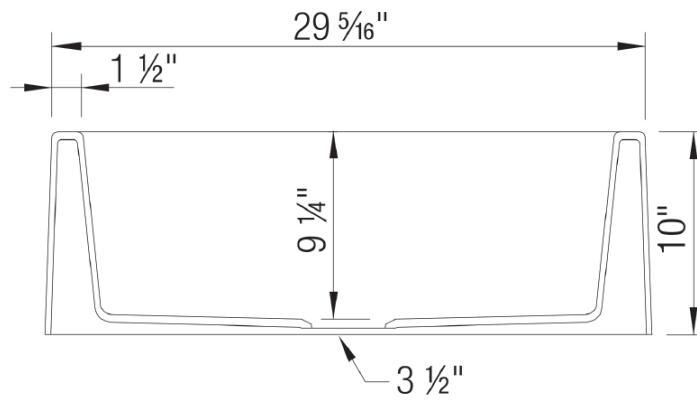

SILGRANIT® Single Bowl Apron Front

LUXART®

Product Specifications

Contact your sales representative for more information or visit our website at luxartcollection.com