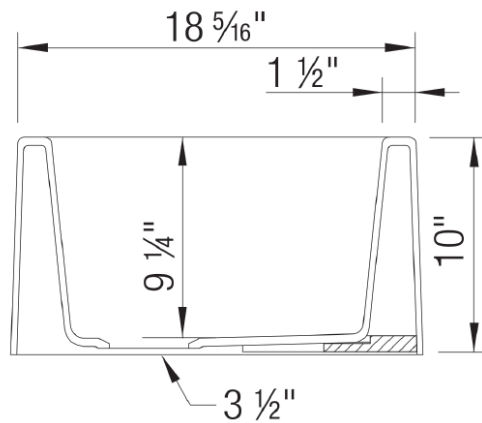

SILGRANIT® Single Bowl Apron Front

LUXART®

Product Specifications

Contact your sales representative for more information or visit our website at luxartcollection.com