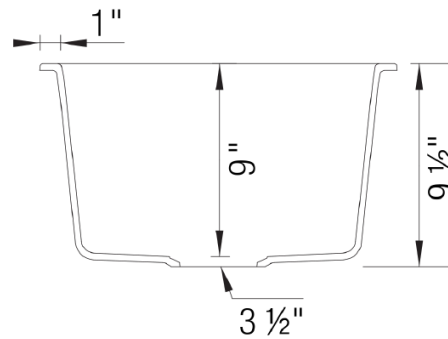

SILGRANIT® Single Bowl Undermount

LUXART®

Product Specifications

Contact your sales representative for more information or visit our website at luxartcollection.com

Revised 2/13/2024