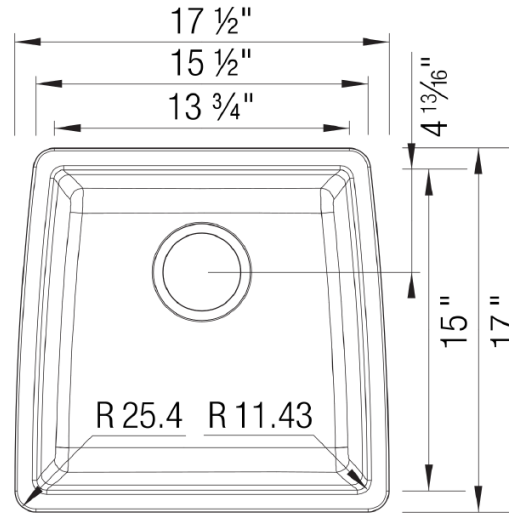

SILGRANIT® Single Bowl Undermount

LUXART®

Product Specifications

Contact your sales representative for more information or visit our website at luxartcollection.com

Revised 2/13/2024