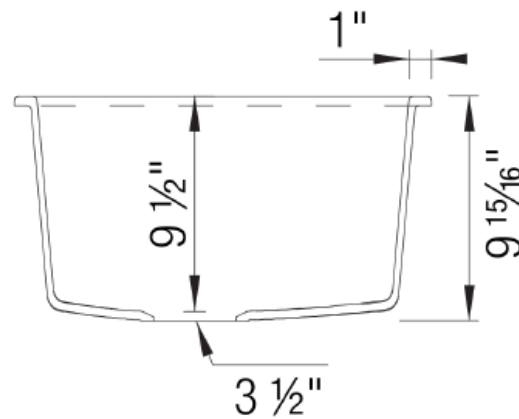

SILGRANIT® Single Bowl Undermount

LUXART®

Product Specifications

Contact your sales representative for more information or visit our website at luxartcollection.com