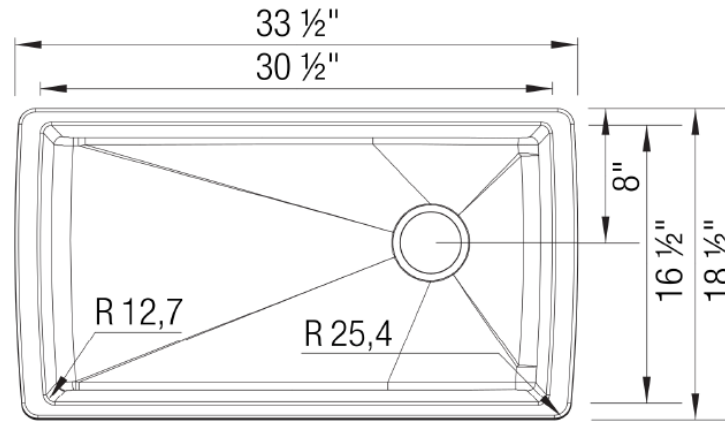

SILGRANIT® Single Bowl Undermount

LUXART®

Product Specifications

Contact your sales representative for more information or visit our website at luxartcollection.com