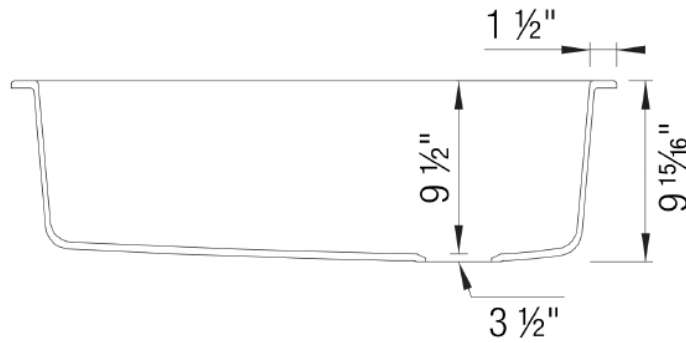

SILGRANIT® Single Bowl Undermount

LUXART®

Product Specifications

Contact your sales representative for more information or visit our website at luxartcollection.com