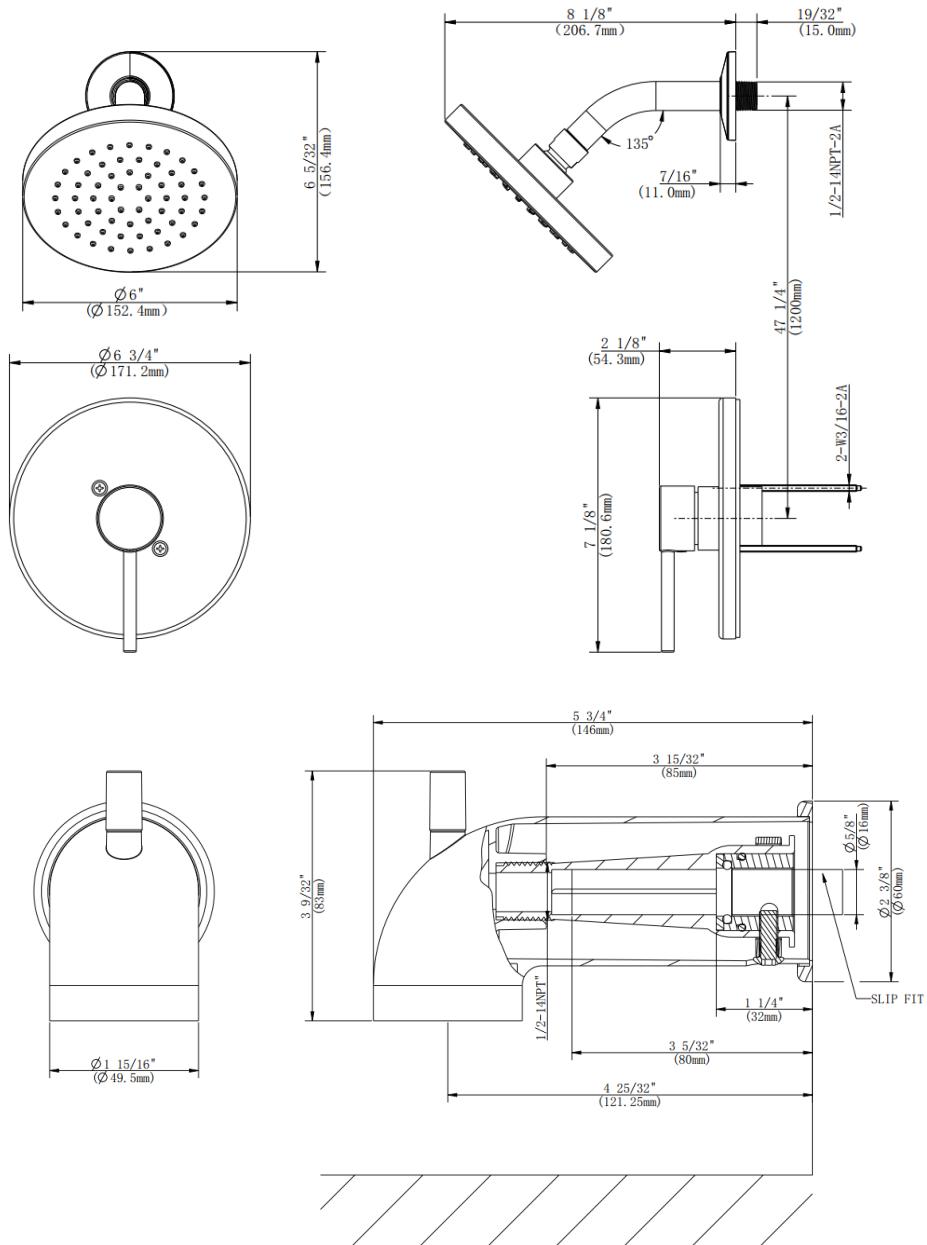

Tub & Shower Trim

Garniture pour baignoire et douche
Piezas exteriores para bañera y ducha

Product Specifications

MAINLINE®

plata

**PL411TO-CP
PL411TO-BN
PL411TO-BLM**

Contact your sales representative for more information or visit our website at mainlinecollection.com

Revised 11/9/2023