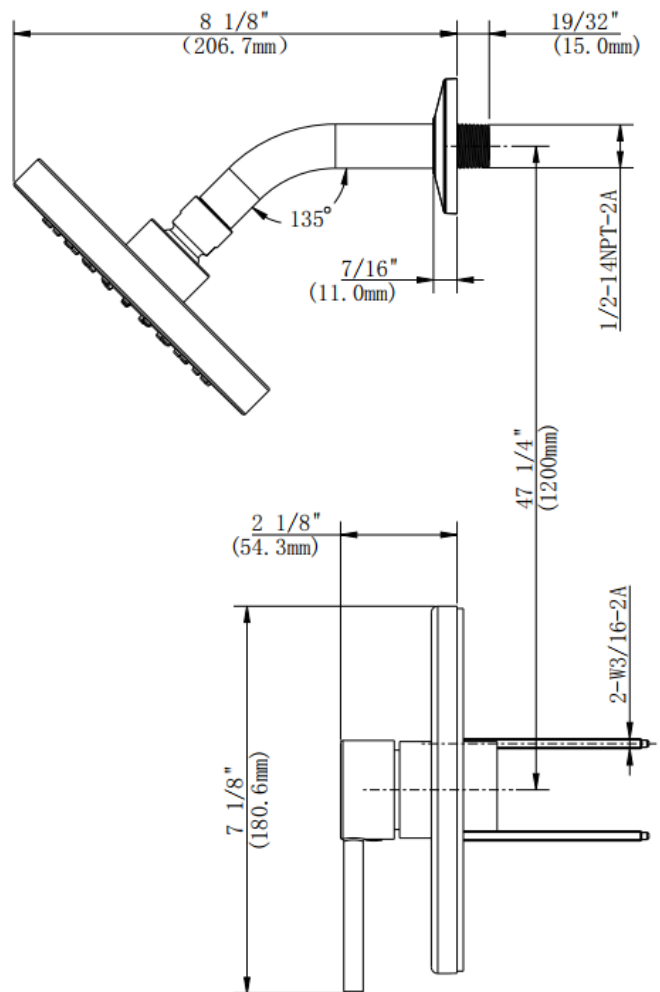

Contact your sales representative for more information or visit our website at mainlinecollection.com