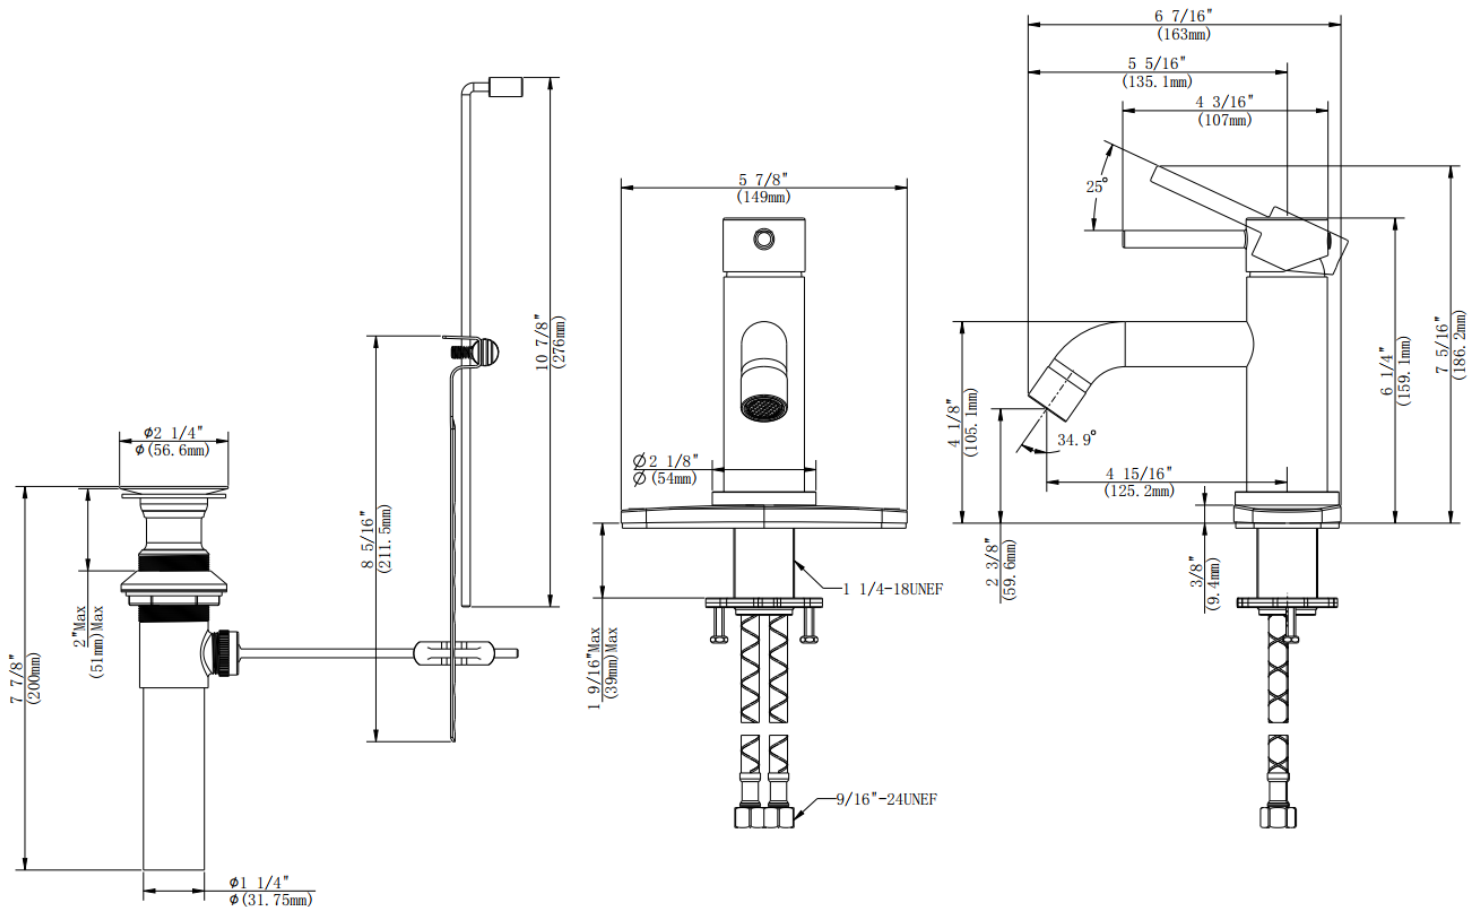

Single Post Mount Faucet

Robinet à colonne unique
Grifo con base de columna

Product Specifications

MAINLINE®

plata

PL211-PUCP
PL211-PUBN
PL211-PUBLM

Contact your sales representative for more information or visit our website at mainlinecollection.com

Revised 9/15/2023