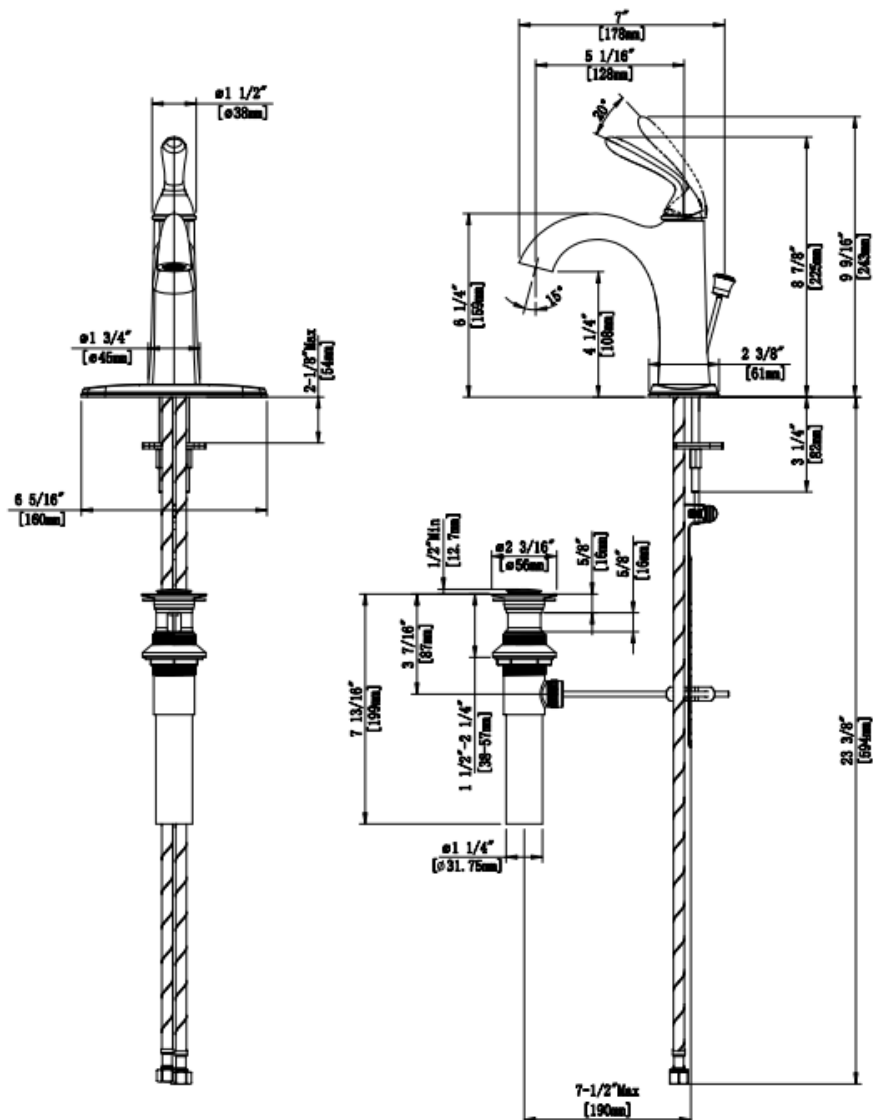

Single Post Mount Lavatory Faucet

Robinet de lavabo monopièce, entraxe de 4 po
Grifo para lavabo, distancia de 4"

Product Specifications

MAINLINE®

Julee

J211-PUCP
J211-PUBN
J211-PUORB

Contact your sales representative for more information or visit our website at mainlinecollection.com