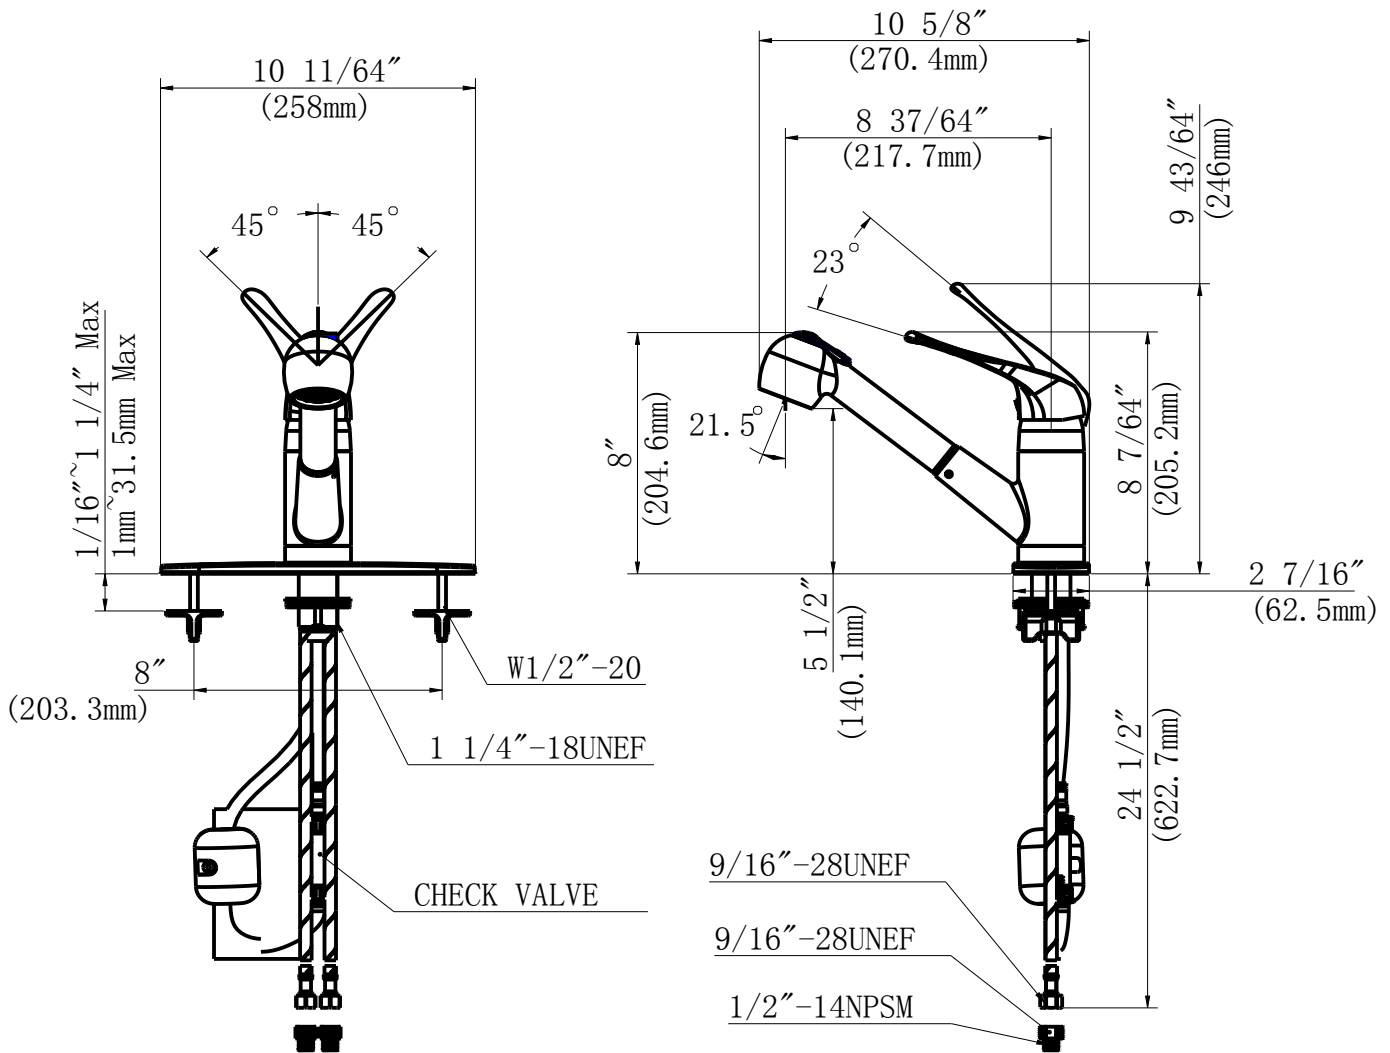

FEATURES

- Metal Lever Handle
- Ceramic Disc Cartridge
- Lead Free
- Includes Optional Deck Plate, Check Valve and Quick Connector
- Water Saving Aerator
- Max Flow Rate: 1.5 GPM @ 60 PSI
- 100% Factory Pressure Tested

Pull-out Kitchen Faucet

Robinet de cuisine à douche rétractable
Grifo retractable de cocina

Product Specifications

Chelmsford™

CH134-CP
CH134-BN

Contact your sales representative for more information or visit our website at mainlinecollection.com