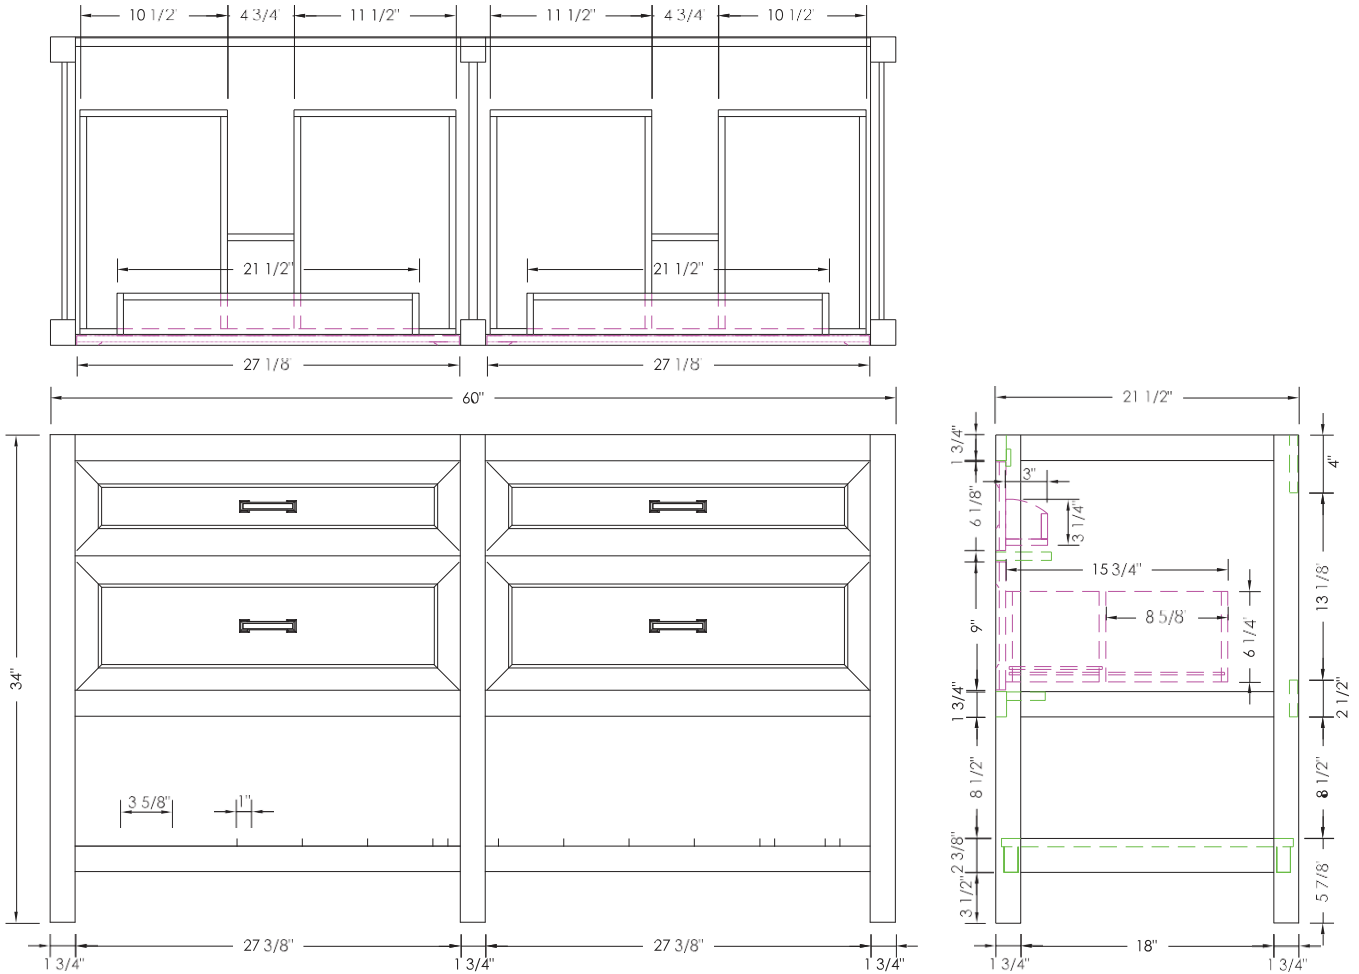

LUXART.

andressa®

Bohemian Vanity

LXVBBOH6022

LSBV6022D/LSWV6022D

Need Help? If you have any questions or concerns, please email: customerservice@luxartcollection.com.

Por favor. Si tiene alguna pregunta o duda, envíe un correo electrónico: customerservice@luxartcollection.com