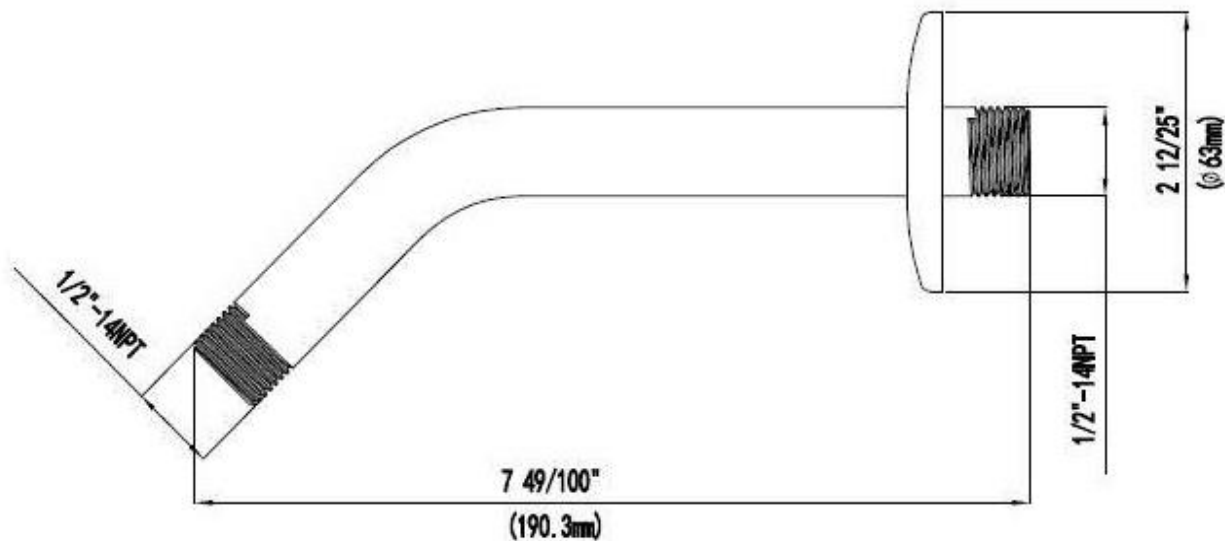

8" Shower Arm & Flange

Bras de douche et colle de douche de 8 po
Brazo de ducha y brida de ducha de 8"

LUXART.

Product Specifications

L8SA-CP
L8SA-BN
L8SA-ORB
L8SA-PN
L8SA-BLM
L8SA-PBB

Contact your sales representative for more information or visit our website at luxartcollection.com

Revised 11-2021