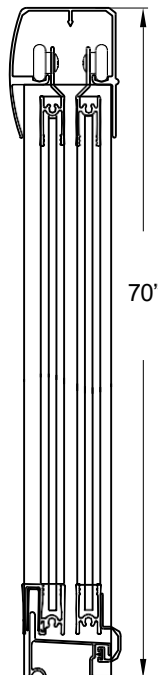

FRAMED SLIDING SHOWER DOOR

Model #: SHSS6070-OB

FITS OPENING 56" TO 60"W X 70"H
ENTRY WALK THROUGH OPENING: 27"-28"

Obscure Glass

Available in: Brushed Nickel, Oil Rubbed Bronze and Silver

Tempered safety glass

An anodized aluminum frame

Towel bar on outside panel and knob on inside panel

Rounded header

Easy clean bottom track

Up to 3/4" adjustment for out of square walls

Doors are backed by a Limited Lifetime Warranty

WAMM®We All Make Mistakes®Program

Brushed Nickel Finish Pictured

Obscure

All dimensions are subject to change and variation without notice.

Revised 1/26/2022