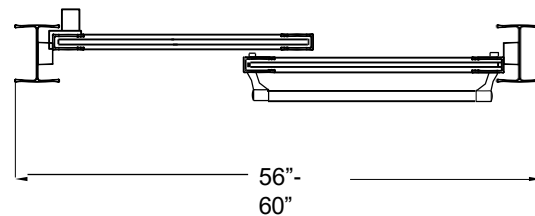

All dimensions are subject to change and variation without notice.

Revised 1/26/2022