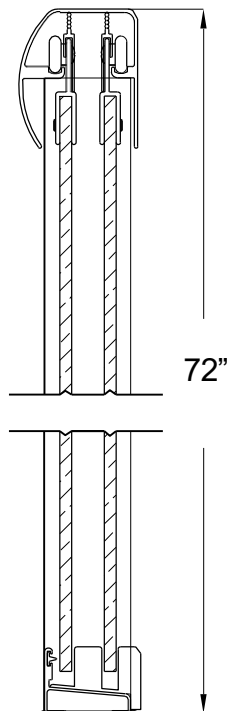

All dimensions are subject to change and variation without notice.

Revised 1/26/2022