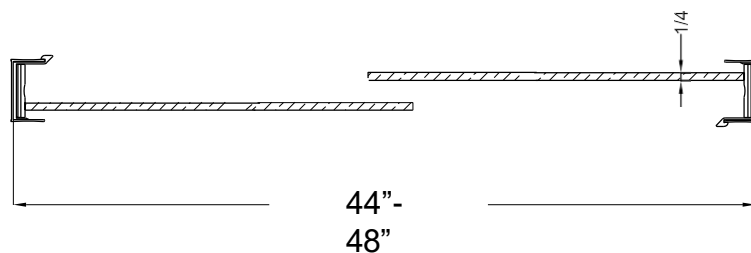

All dimensions are subject to change and variation without notice.

Revised 1/26/2022