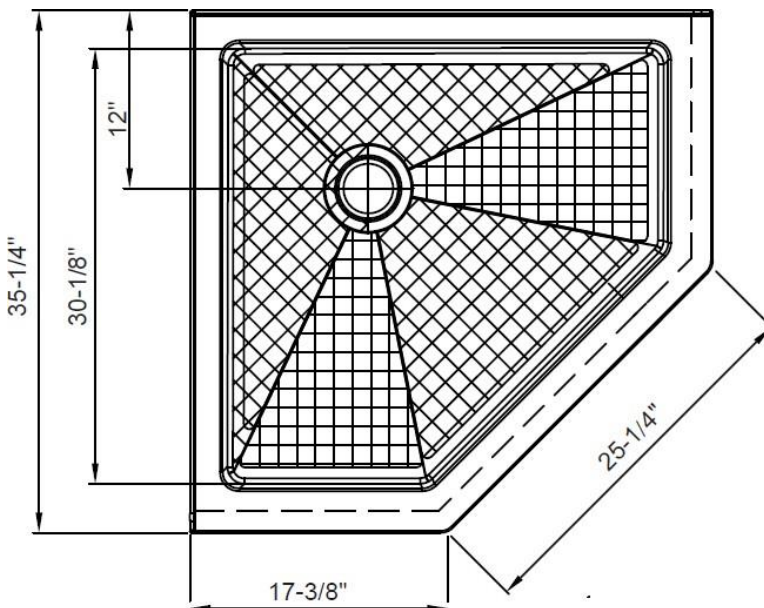

36" x 36" Neo-Angle Shower Base

Product Specifications

Features

- High gloss acrylic surface for a bright shine
- Easy to clean, scratch and stain resistant
- Reinforced, easy-to-step over threshold
- Spacious slip resistant area for showering
- Easy to install for both new construction and remodel projects
- Screw flange direct to stud, no T-brace or clips required
- Covered with protective film to maintain finish during installation
- 5-Year Consumer, 2-Year Commercial Limited Warranty
- Meets ANSI and CSA Standards
- Suggested drain – Mainline ML42150

Overall Size: 35-1/4" x 35-1/4" x 2-5/8"

Drain Placement: Center

Material: High Gloss Acrylic

LXSB3636NA-W

All dimensions listed are nominal. Luxart® reserves the right to make product and material changes at any time without notice.