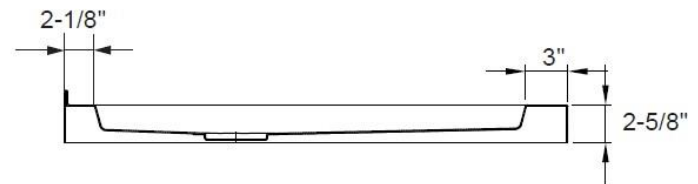

36" x 36" Neo-Angle Shower Base

Product Specifications

Features

- High gloss acrylic surface for a bright shine
- Easy to clean, scratch and stain resistant
- Reinforced, easy-to-step over threshold
- Spacious slip resistant area for showering
- Easy to install for both new construction and remodel projects
- Screw flange direct to stud, no T-brace or clips required
- Covered with protective film to maintain finish during installation
- 5-Year Consumer, 2-Year Commercial Limited Warranty
- Meets ANSI and CSA Standards
- Suggested drain – Mainline ML42150

Overall Size: 35-1/4" x 35-1/4" x 2-5/8"

Drain Placement: Center

Material: High Gloss Acrylic

LXSB3636NA-W

All dimensions listed are nominal. Luxart® reserves the right to make product and material changes at any time without notice.