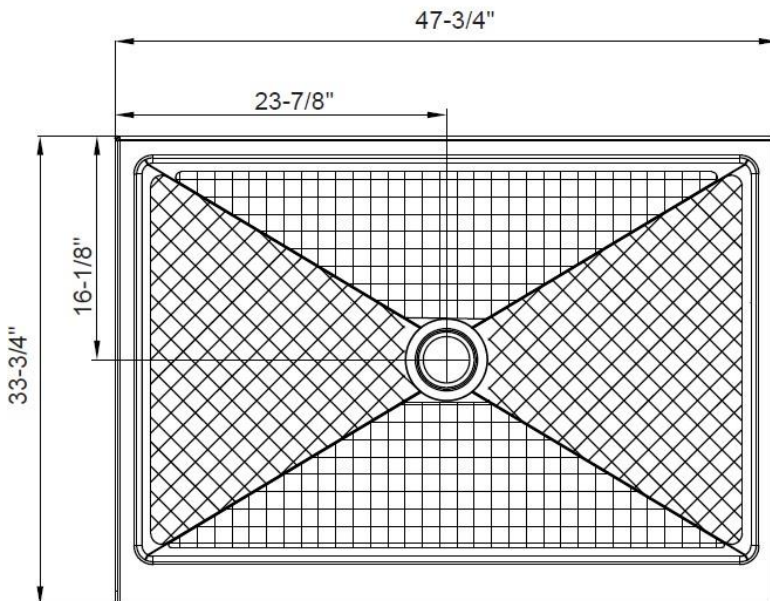

# 48" x 34" Rectangular Shower Base

**Overall Size:** 47-3/4" x 33-3/4" x 2-5/8"

**Drain Placement:** Center

**Material:** High Gloss Acrylic

**LXSB4834C-W**

All dimensions listed are nominal. Luxart® reserves the right to make product and material changes at any time without notice.