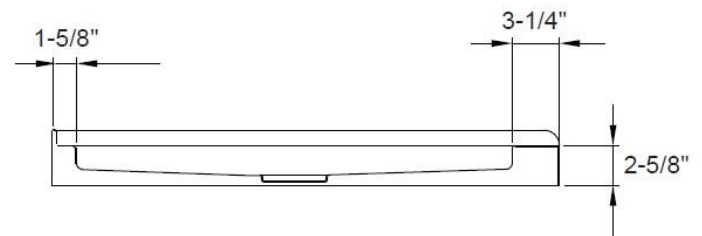

# 48" x 34" Rectangular Shower Base

**Overall Size:** 47-3/4" x 33-3/4" x 2-5/8"

**Drain Placement:** Center

**Material:** High Gloss Acrylic

**LXSB4834C-W**

All dimensions listed are nominal. Luxart® reserves the right to make product and material changes at any time without notice.