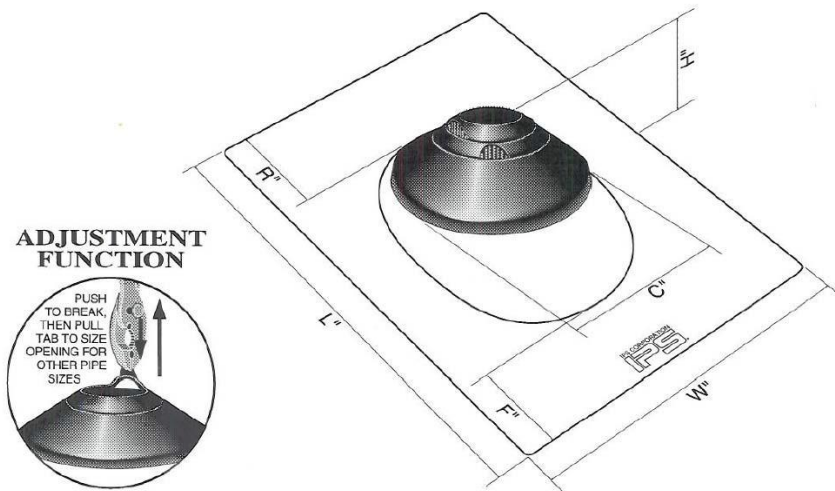

### FEATURES

- Adjustable multi-size flashing fits 1-1/4" to 4" vent pipe
- 25 mil. aluminum base with elastomer collar
- Fits any roof pitch to 45 degrees
- Tested for ultraviolet, ozone, and weather resistance
- Elastomer collar heat tested to 180 degrees Fahrenheit
- Approved for Type "B" installations