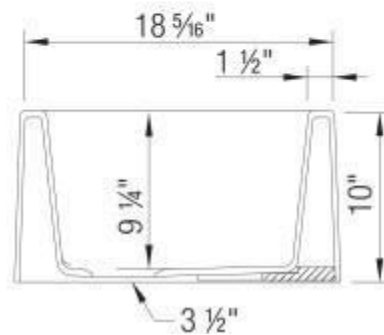

SILGRANIT® Single Bowl Apron Front

LUXART®

Product Specifications

Contact your sales representative for more information or visit our website at luxartcollection.com