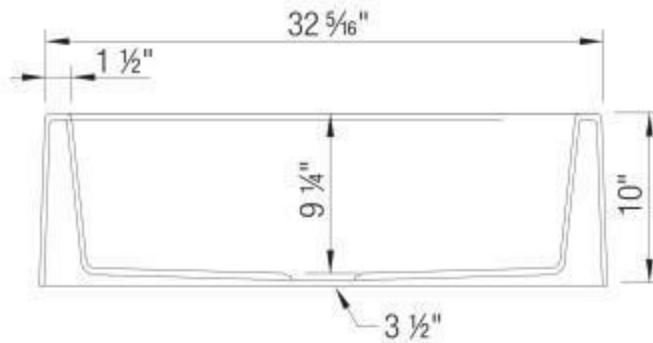

SILGRANIT® Single Bowl Apron Front

LUXART®

Product Specifications

Contact your sales representative for more information or visit our website at luxartcollection.com