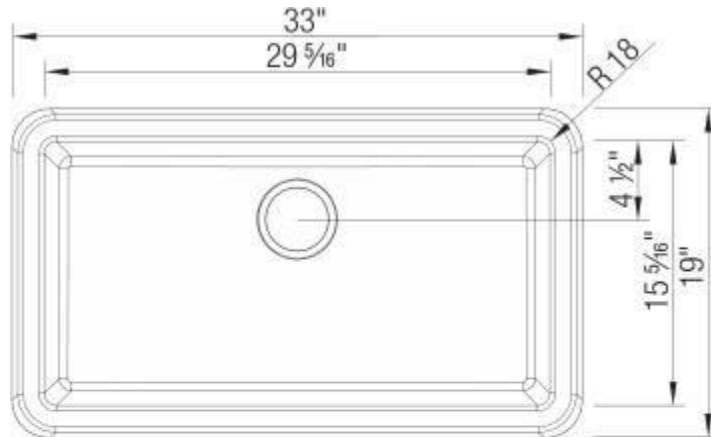

SILGRANIT® Single Bowl Apron Front

LUXART®

Product Specifications

Contact your sales representative for more information or visit our website at luxartcollection.com