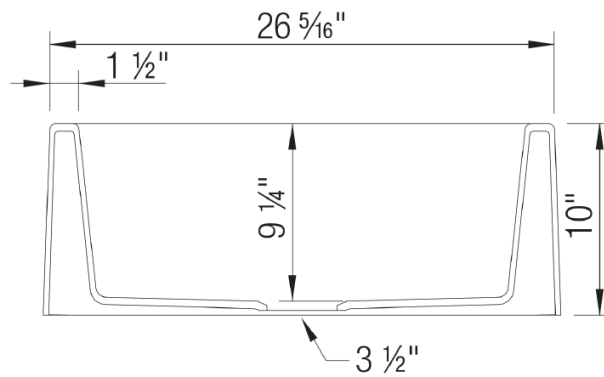

SILGRANIT® Single Bowl Apron Front

LUXART®

Product Specifications

Contact your sales representative for more information or visit our website at luxartcollection.com