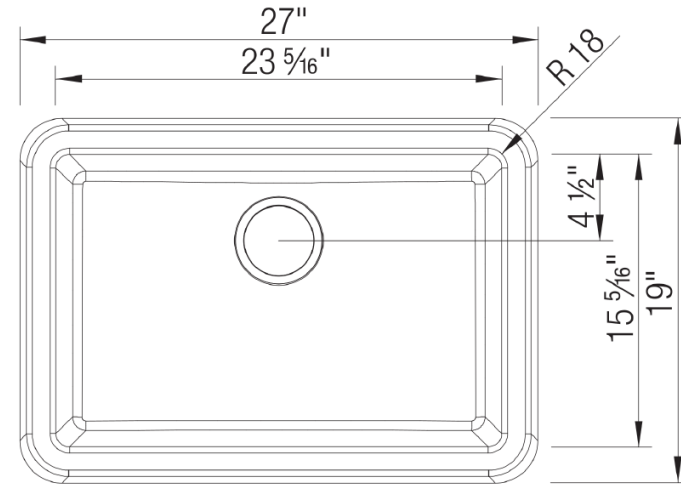

SILGRANIT® Single Bowl Apron Front

LUXART®

Product Specifications

Contact your sales representative for more information or visit our website at luxartcollection.com