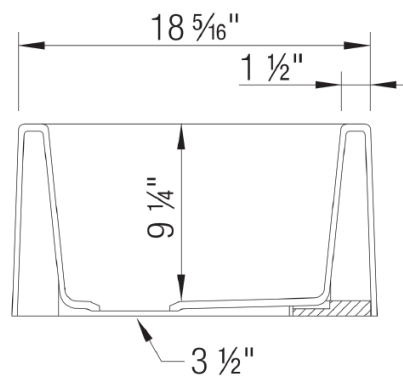

SILGRANIT® Single Bowl Apron Front

LUXART®

Product Specifications

Contact your sales representative for more information or visit our website at luxartcollection.com