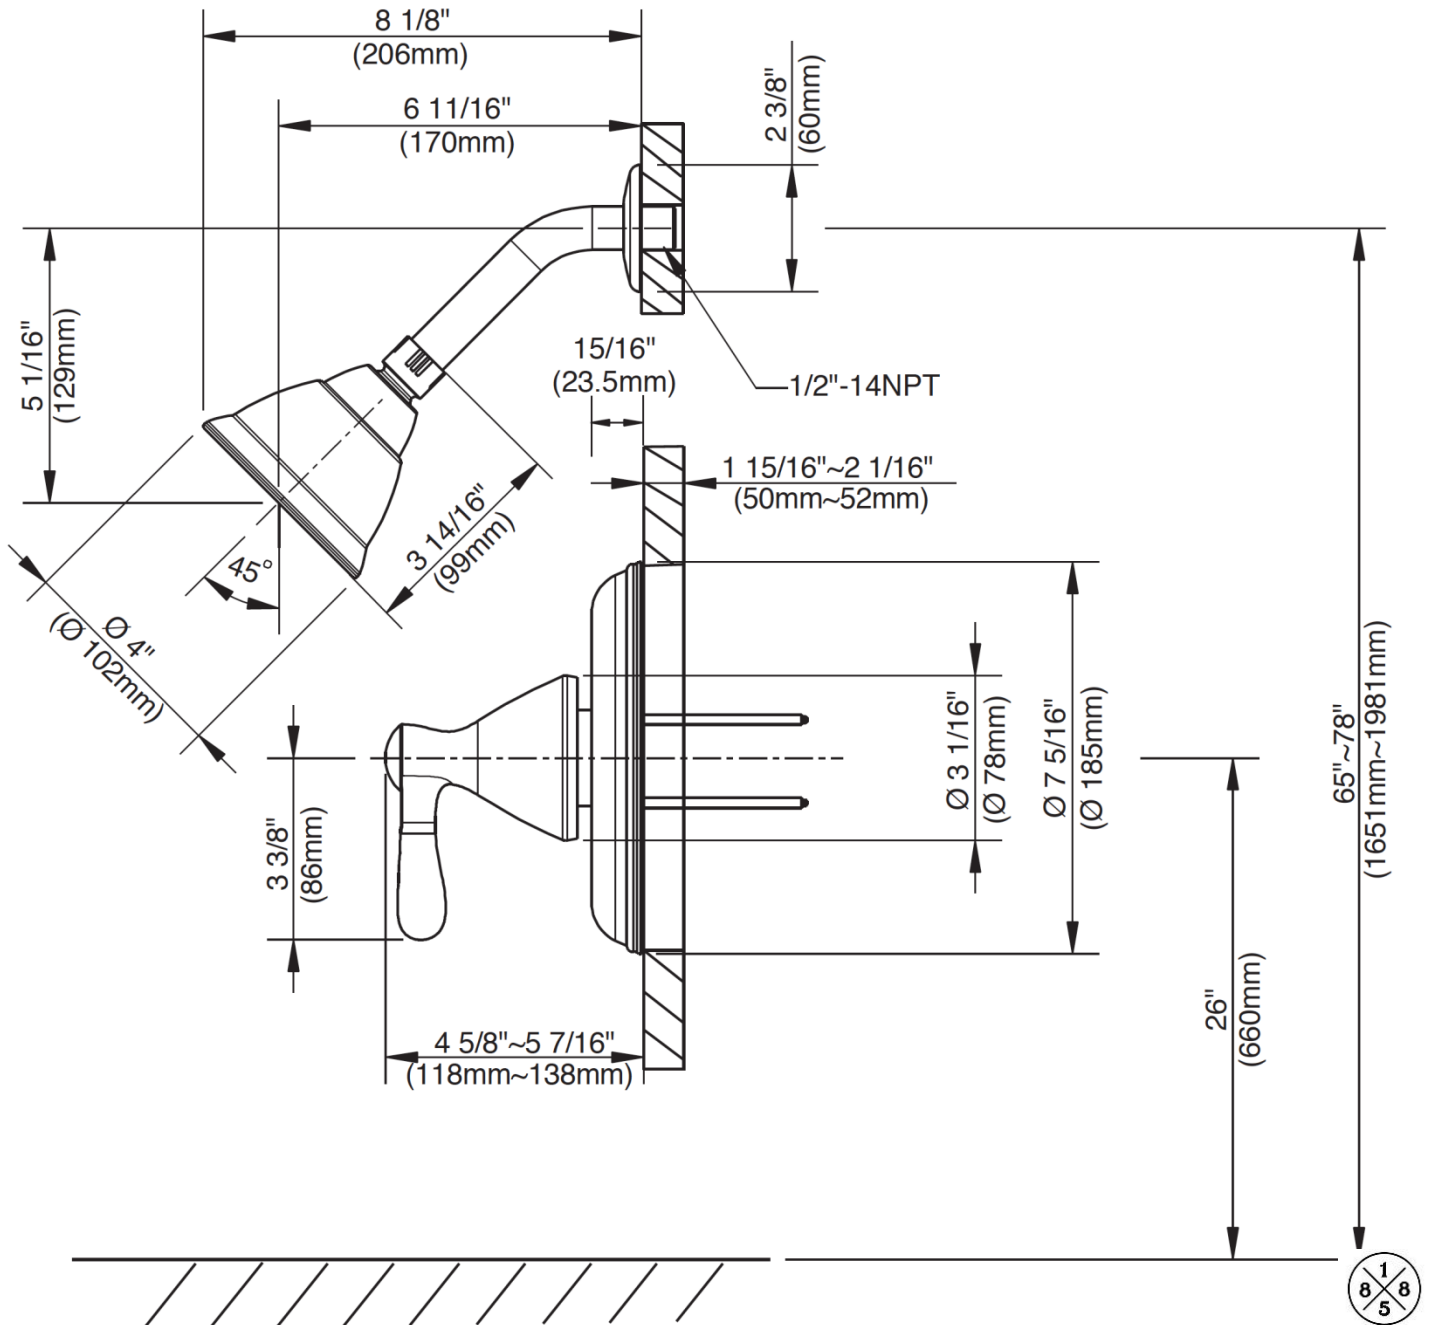

Shower Only Trim

Garniture de douche seulement
Pieza exterior para ducha

Product Specifications

MAINLINE

Emma™

**EM511TOLF-CP
EM511TOLF-BN
EM511TOLF-ORB**

Contact your sales representative for more information or visit our website at mainlinecollection.com