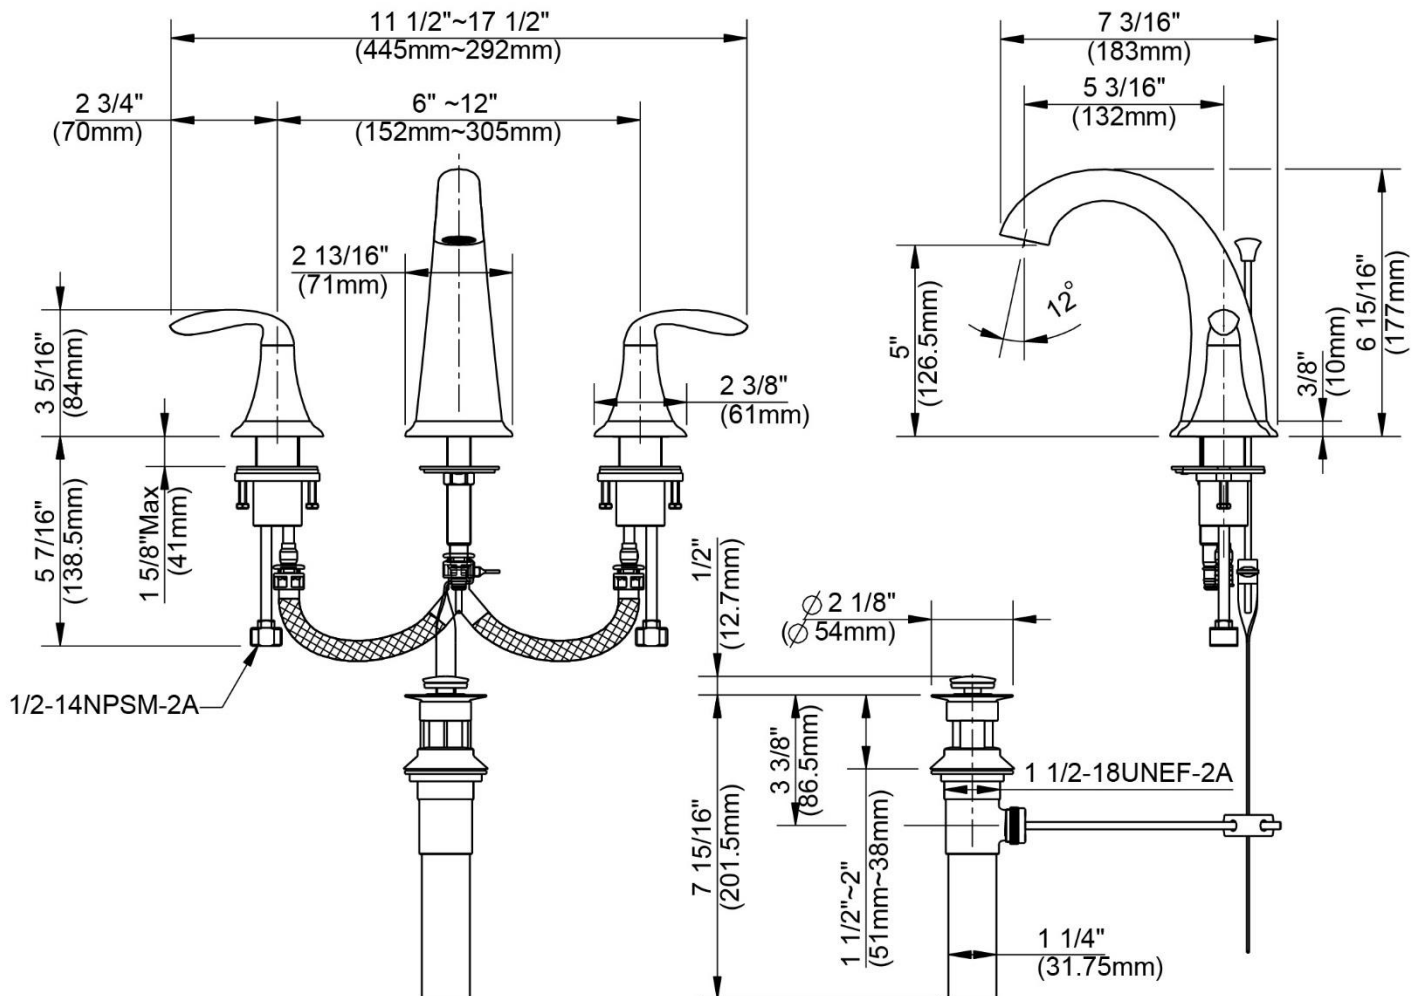

6"-12" Widespread Lavatory Faucet

Robinet de lavabo espacé (6 à 12 po)
Grifo para lavabo ajustable de 6"-12"

Product Specifications

MAINLINE
Elite Series

Tremé

**TR2218EG-PUCP
TR2218EG-PUBN
TR2218EG-PUORB**

Contact your sales representative for more information or visit our website at mainlinecollection.com

Revised 5/18/2023