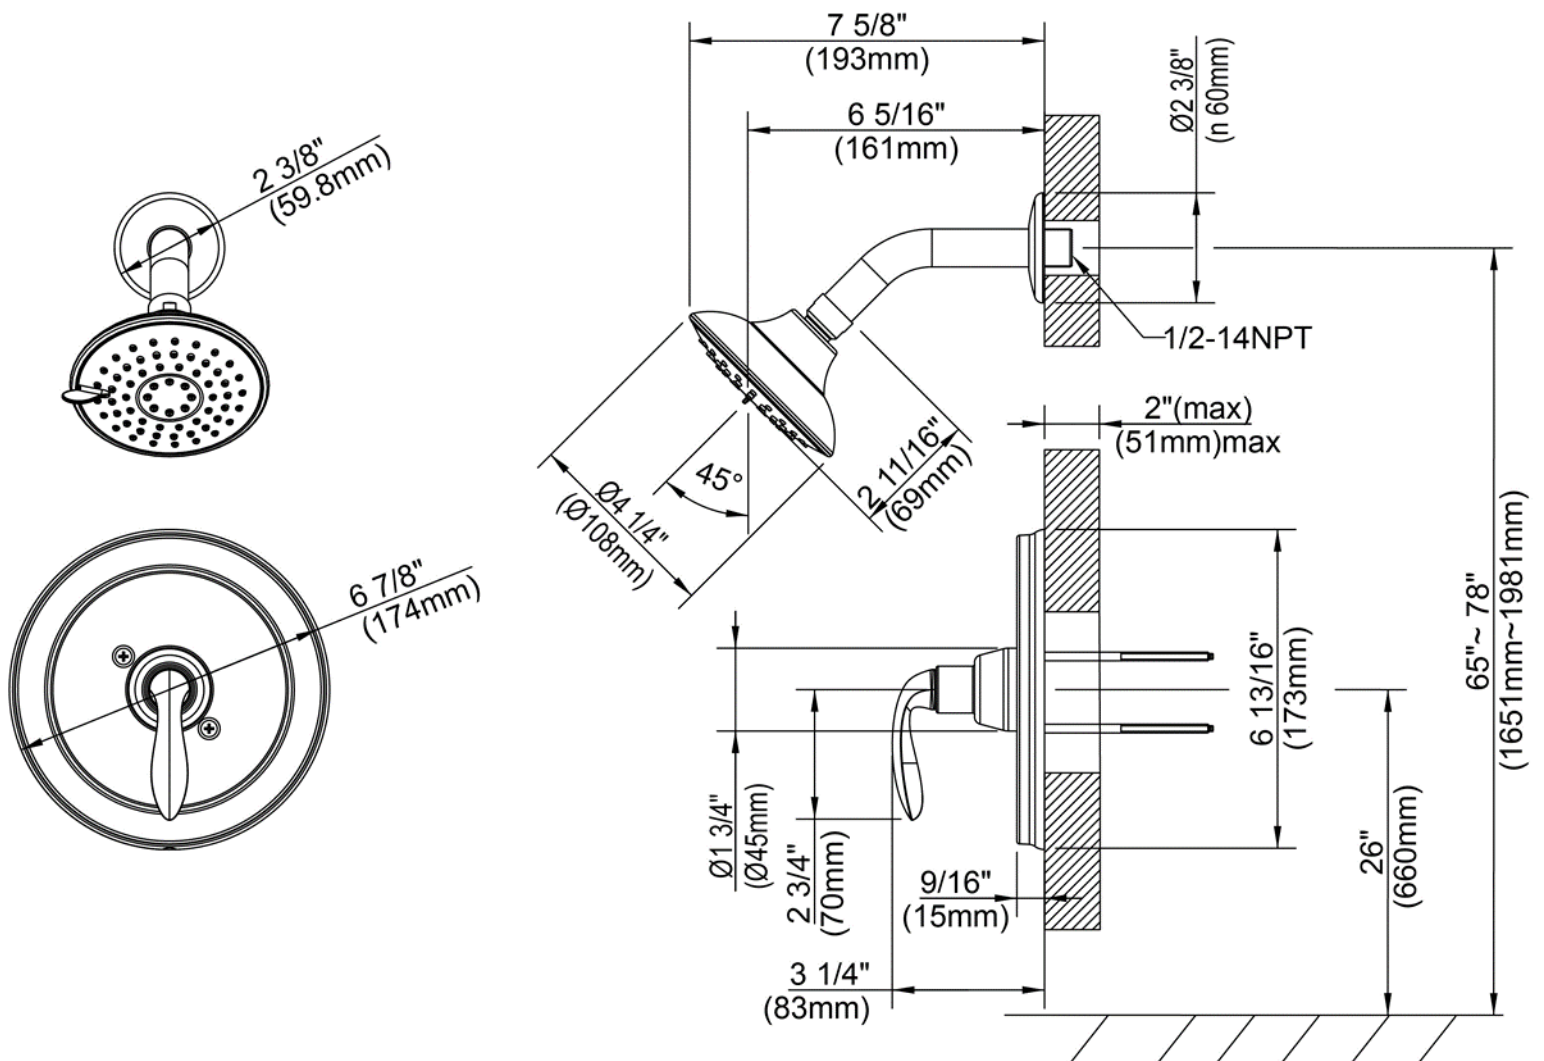

Shower Only Trim

Garniture de douche seulement
Pieza exterior para ducha

Product Specifications

MAINLINE
Elite Series

Tremé

**TR511TOLFG-CP
TR511TOLFG-BN
TR511TOLFG-ORB**

Contact your sales representative for more information or visit our website at mainlinecollection.com

Revised 8/17/2023