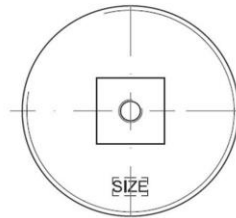

Brass Raised Head Cleanout Plugs - Southern Style

Product Specifications

FEATURES

- Sizes 1-1/2" to 10"
- Square Raised Head
- Southern Pattern

✓ To Submit	Part #	Description
	ML68700	1-1/2" Brass Square Raised Head
	ML68701	2" Brass Square Raised Head
	ML68837	2-1/2" Brass Square Raised Head
	ML68839	3" Brass Square Raised Head
	ML68702	3-1/2" Brass Square Raised Head
	ML68703	4" Brass Square Raised Head
	ML68843	5" Brass Square Raised Head
	ML68845	6" Brass Square Raised Head
	ML69778	8" Brass Square Raised Head
	ML69779	10" Brass Square Raised Head