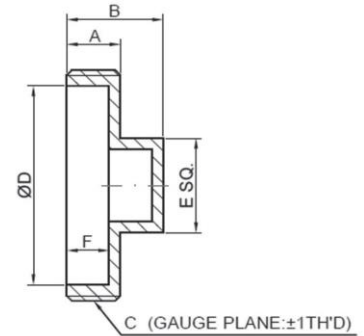

Brass Raised Head Cleanout Plugs - Southern Style

Product Specifications

FEATURES

- Sizes 1-1/2" to 10"
- Square Raised Head
- Southern Pattern

✓ To Submit	Part #	Description
	ML68700	1-1/2" Brass Square Raised Head
	ML68701	2" Brass Square Raised Head
	ML68837	2-1/2" Brass Square Raised Head
	ML68839	3" Brass Square Raised Head
	ML68702	3-1/2" Brass Square Raised Head
	ML68703	4" Brass Square Raised Head
	ML68843	5" Brass Square Raised Head
	ML68845	6" Brass Square Raised Head
	ML69778	8" Brass Square Raised Head
	ML69779	10" Brass Square Raised Head