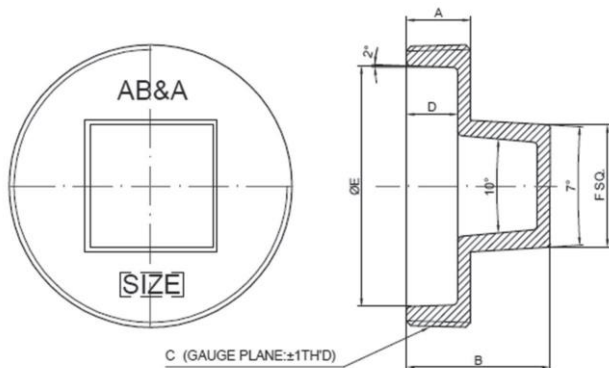

Brass Raised Head Cleanout Plugs - LA Style

Product Specifications

MAINLINE

FEATURES

- Sizes 1-1/2" to 6"
- Square Raised Head
- Los Angeles Pattern

✓ To Submit	Part #	Description
	ML68600	1-1/2" Brass Square Raised Head
	ML68601	2" Brass Square Raised Head
	ML68602	2-1/2" Brass Square Raised Head
	ML68603	3" Brass Square Raised Head
	ML68604	3-1/2" Brass Square Raised Head
	ML68605	4" Brass Square Raised Head
	ML68811	5" Brass Square Raised Head
	ML68812	6" Brass Square Raised Head

DIMENSIONS (in)					
A	B	C	D	E	F
0.618	1.299	1-1/2", 11-1/2 NPT	0.469	1.516	0.984
0.618	1.299	2", 11-1/2 NPT	0.469	1.988	1.228
0.787	1.575	2-1/2", 8 NPT	0.63	2.382	1.228
0.787	1.732	3", 8 NPT	0.63	3.031	1.575
0.787	1.732	3-1/2", 8 NPT	0.63	3.484	1.575
0.787	1.732	4", 8 NPT	0.63	3.917	1.949
0.984	1.969	5", 8 NPT	0.827	4.941	2.402
0.984	1.969	6", 8 NPT	0.827	6.024	2.402