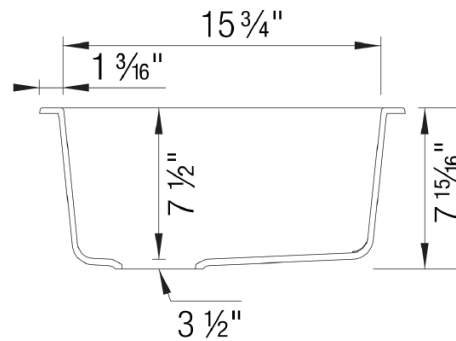

SILGRANIT® Single Bowl Undermount

LUXART®

Product Specifications

Contact your sales representative for more information or visit our website at luxartcollection.com