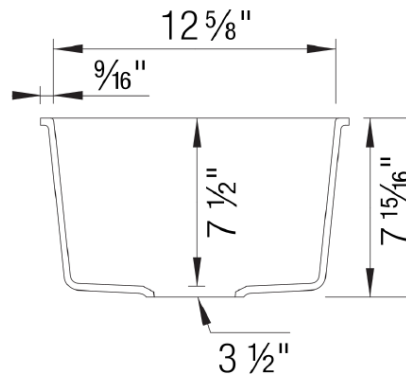

SILGRANIT® Single Bowl Undermount

LUXART®

Product Specifications

Contact your sales representative for more information or visit our website at luxartcollection.com