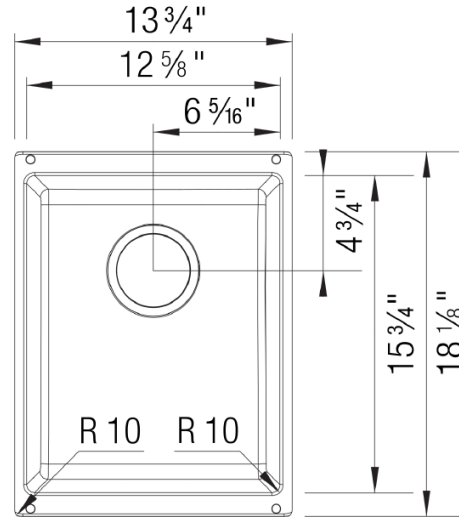

SILGRANIT® Single Bowl Undermount

LUXART®

Product Specifications

Contact your sales representative for more information or visit our website at luxartcollection.com