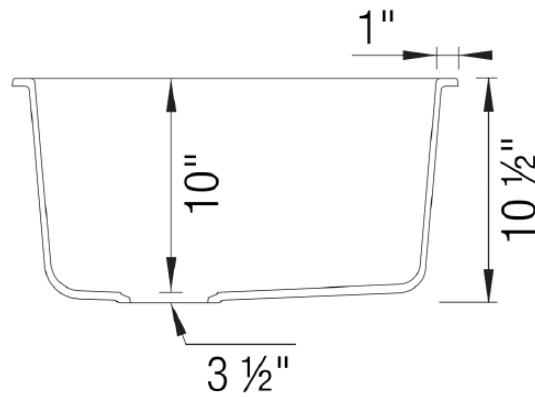

SILGRANIT® Single Bowl Undermount

LUXART®

Product Specifications

Contact your sales representative for more information or visit our website at luxartcollection.com