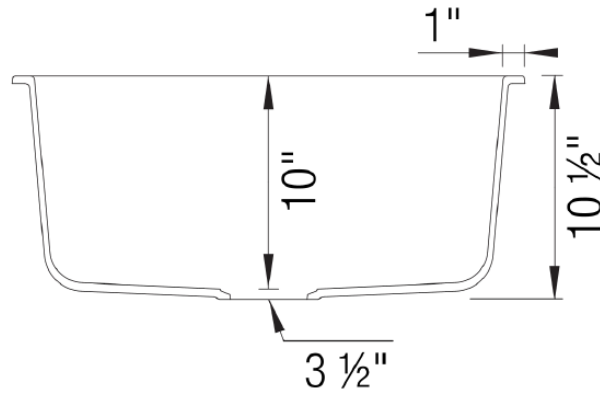

SILGRANIT® Single Bowl Undermount

LUXART®

Product Specifications

Contact your sales representative for more information or visit our website at luxartcollection.com