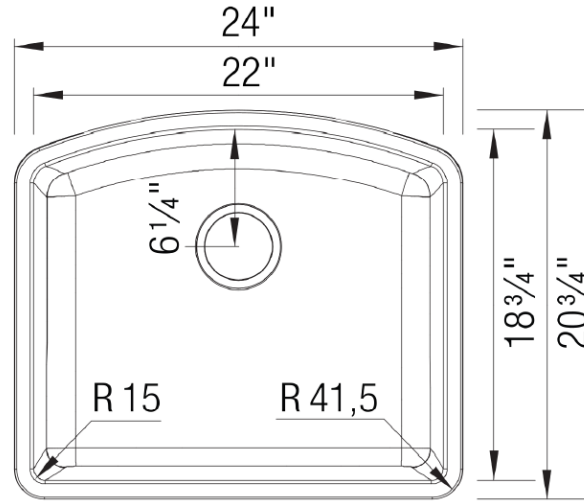

SILGRANIT® Single Bowl Undermount

LUXART®

Product Specifications

Contact your sales representative for more information or visit our website at luxartcollection.com