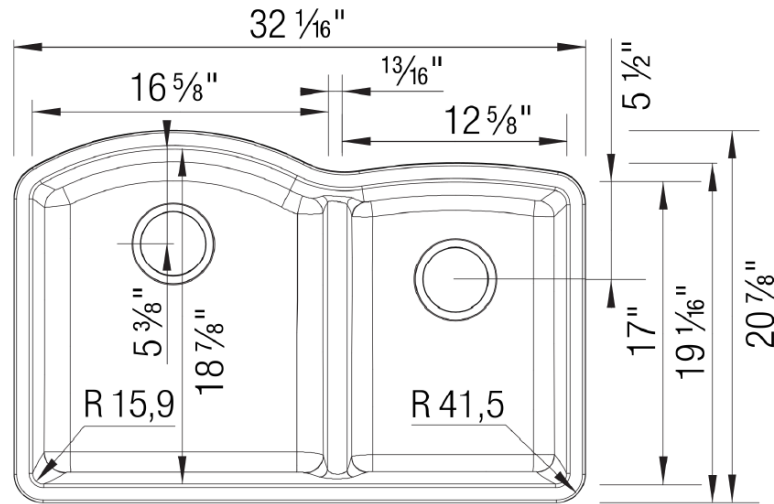

SILGRANIT®

LUXART®

Double Bowl 60/40 Offset Low Divide Undermount

Product Specifications

Contact your sales representative for more information or visit our website at luxartcollection.com

Revised 3/11/2024