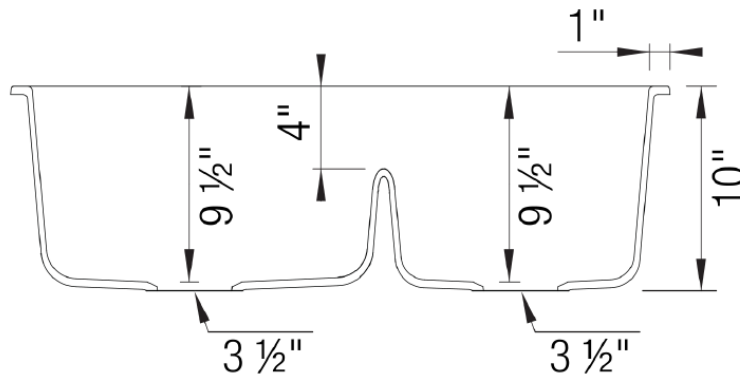

SILGRANIT®

LUXART®

Double Bowl 60/40 Offset Low Divide Undermount

Product Specifications

Contact your sales representative for more information or visit our website at luxartcollection.com

Revised 3/11/2024