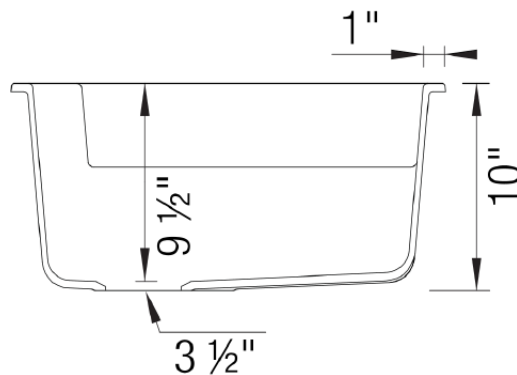

SILGRANIT®

LUXART®

Double Bowl 60/40 Offset Low Divide Undermount

Product Specifications

Contact your sales representative for more information or visit our website at luxartcollection.com

Revised 3/11/2024