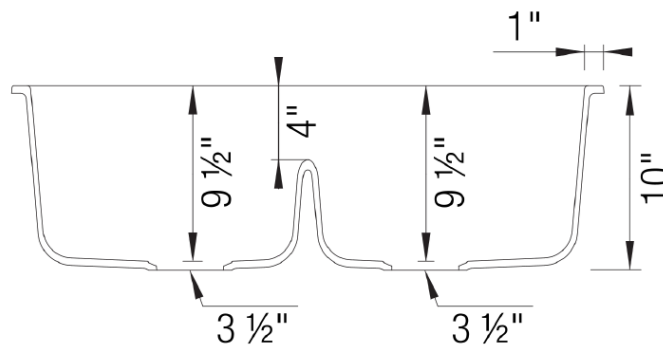

SILGRANIT®

LUXART®

Double Bowl 50/50 Low Divide Undermount

Product Specifications

Contact your sales representative for more information or visit our website at luxartcollection.com

Revised 3/08/2024