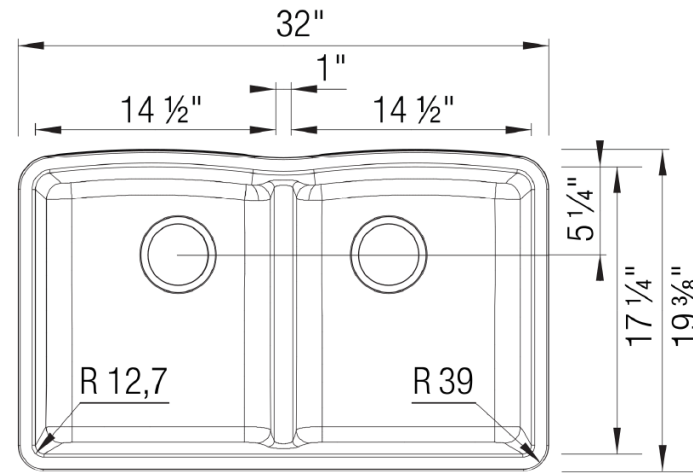

SILGRANIT®

LUXART®

Double Bowl 50/50 Low Divide Undermount

Product Specifications

Contact your sales representative for more information or visit our website at luxartcollection.com

Revised 3/08/2024