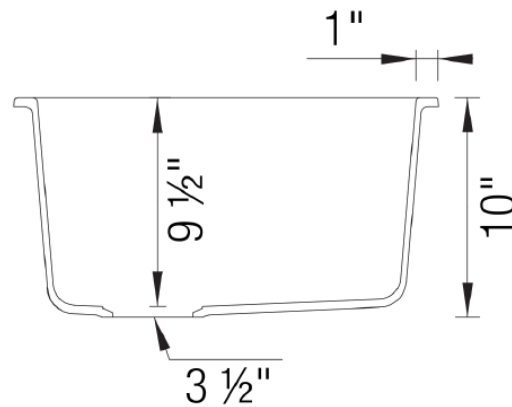

SILGRANIT®

LUXART®

Double Bowl 50/50 Low Divide Undermount

Product Specifications

Contact your sales representative for more information or visit our website at luxartcollection.com

Revised 3/08/2024