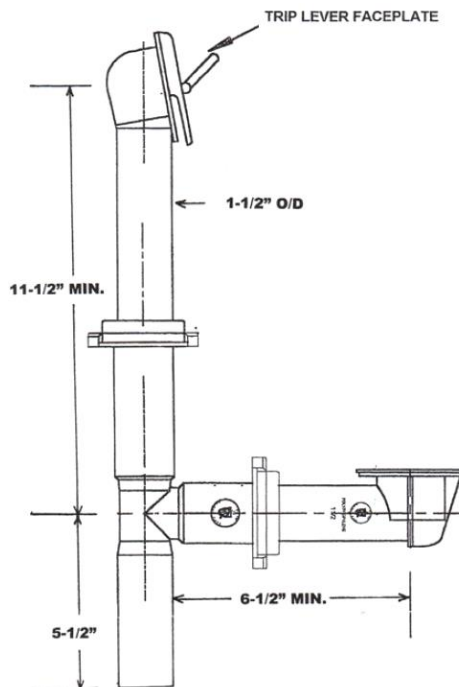

Bath Waste - Full Waste, Polypropylene Trip Lever

Product Specifications

FEATURES

- Trip Lever & Linkage
- Fits Max Tub Height 16"
- Chrome Plated Zinc Strainer

✓ To Submit	Part #	Description
	MLP9226-CP	Trip Lever White PP Tub Drain Chrome
	MLA9226-CP	Trip Lever Black PP Tub Drain Chrome