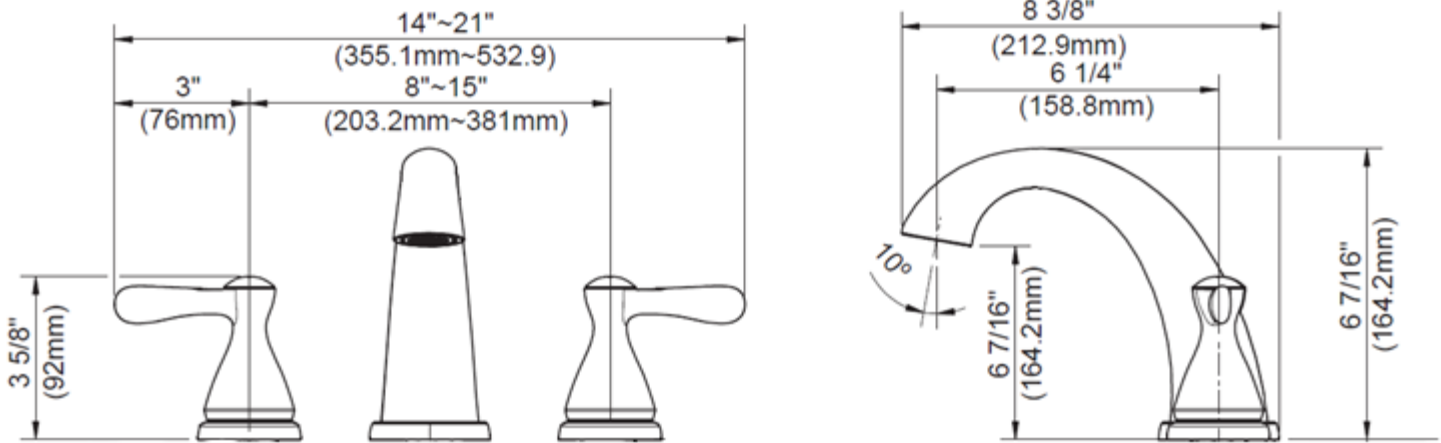

3 Hole Roman Tub Trim

Garniture de baignoire romaine à 3 orifices

Piezas exteriores para bañera tipo romana de 3 agujeros

Product Specifications

MAINLINE
Elite Series

Emma®

**EM341-TCP
EM341-TBN
EM341-TORB**

Contact your sales representative for more information or visit our website at mainlinecollection.com

Revised 11/5/2021