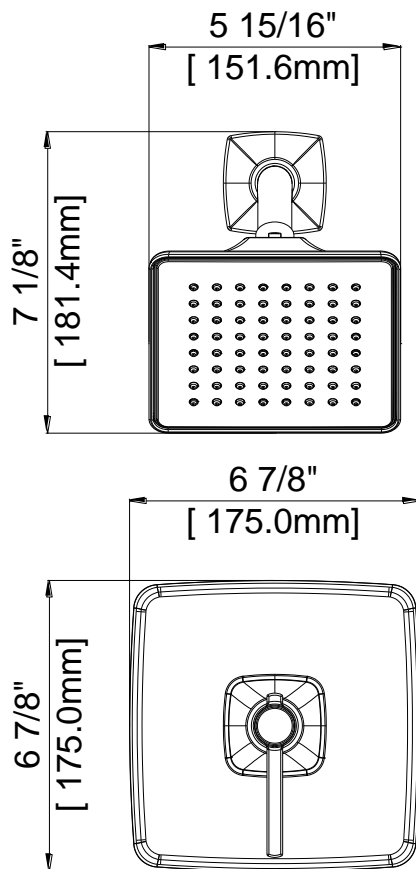

Shower Only Trim

Garniture de douche seulement
Pieza exterior para ducha

Product Specifications

LUXART®

Lumino®

LUM511TOV-CP
LUM511TOV-BN
LUM511TOV-ORB
LUM511TOV-PBB

Contact your sales representative for more information or visit our website at luxartcollection.com