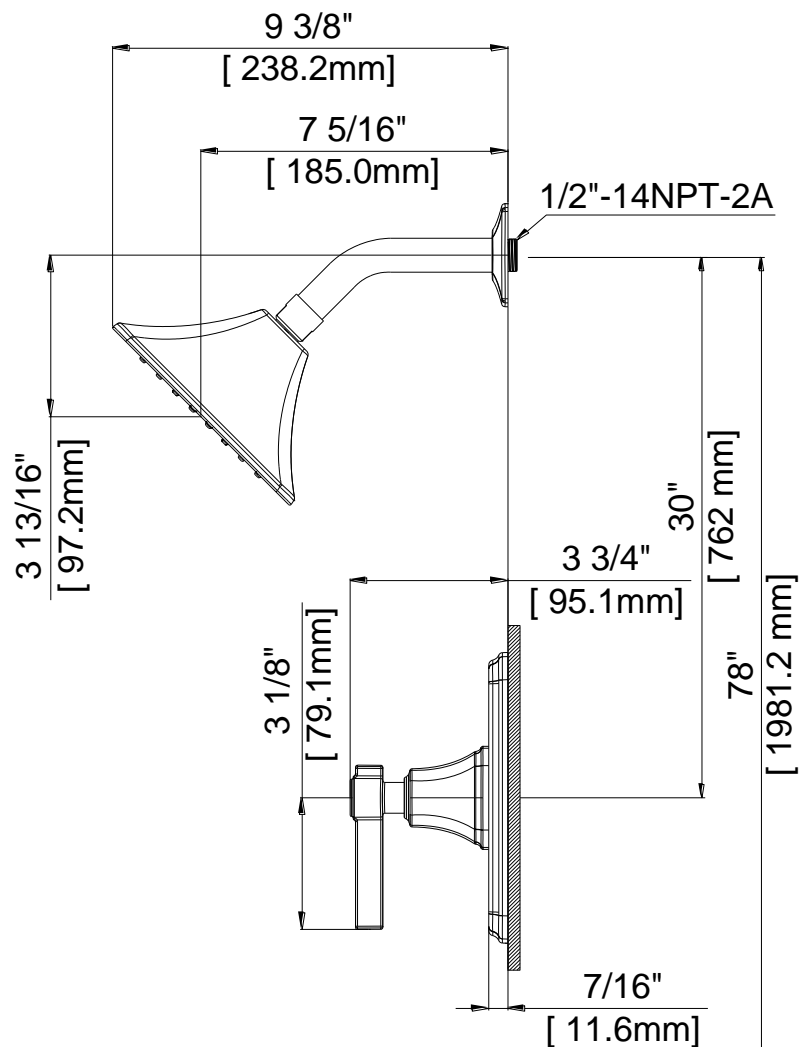

Shower Only Trim

Garniture de douche seulement
Pieza exterior para ducha

Product Specifications

LUXART®

Lumino®

LUM511TOV-CP
LUM511TOV-BN
LUM511TOV-ORB
LUM511TOV-PBB

Contact your sales representative for more information or visit our website at luxartcollection.com