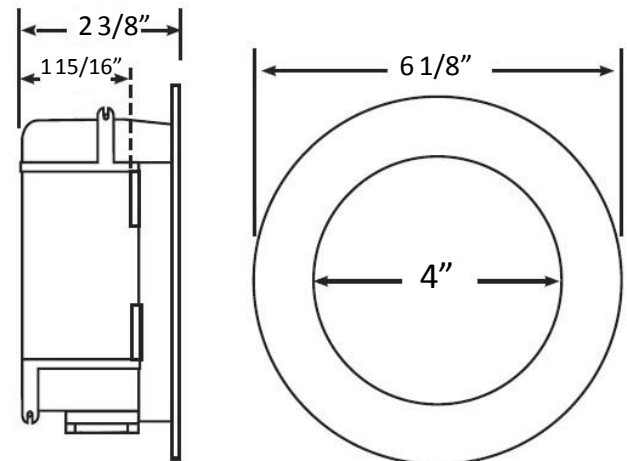

Product Specifications

Product Features:

- Furnish and install miniature round ice maker outlet box with preloaded mounting nails and lead free qtr. turn valve.
- Unit shall be MAINLINE® product code checked below, manufactured by IPS Corporation.
- *Note: Valve is for illustration purposes only. Specific valve may vary.*