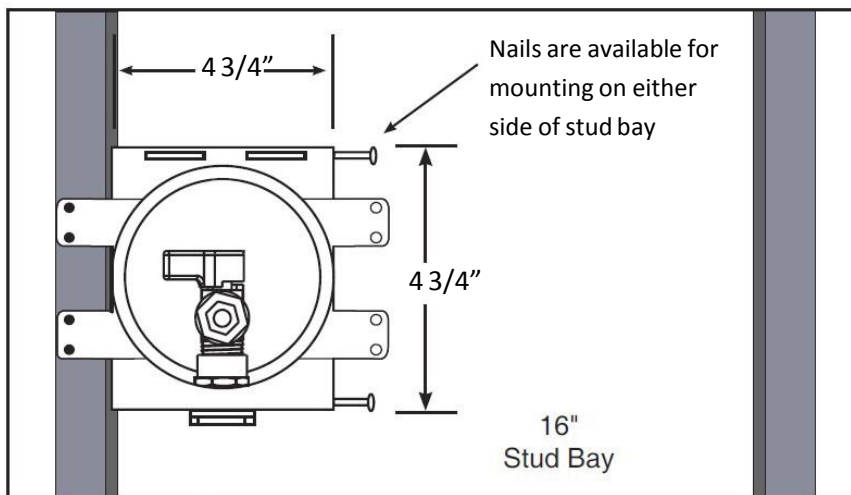

Product Specifications

Product Features:

- Furnish and install miniature round ice maker outlet box with preloaded mounting nails and lead free qtr. turn valve.
- Unit shall be MAINLINE® product code checked below, manufactured by IPS Corporation.
- *Note: Valve is for illustration purposes only. Specific valve may vary.*