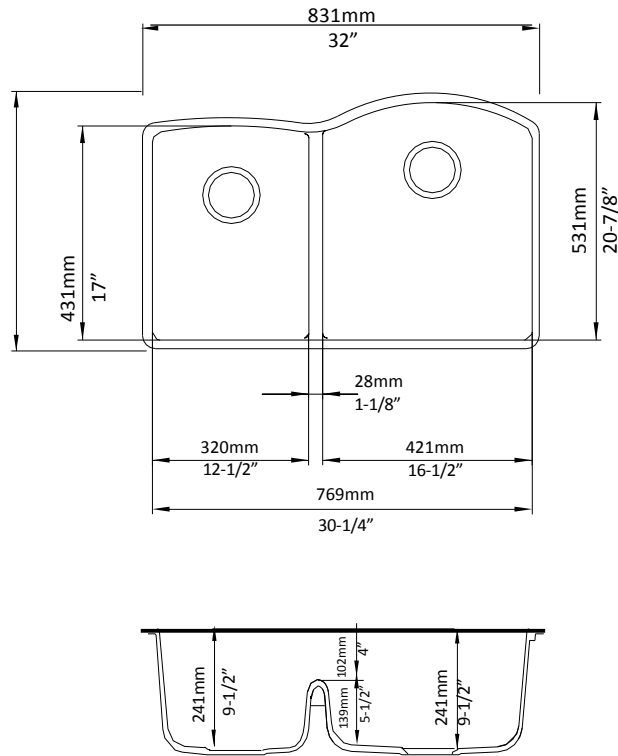

SILGRANIT®

Double Bowl 40/60 Offset Low Divide Undermount

Product Specifications

Contact your sales representative for more information or visit our website at luxartcollection.com