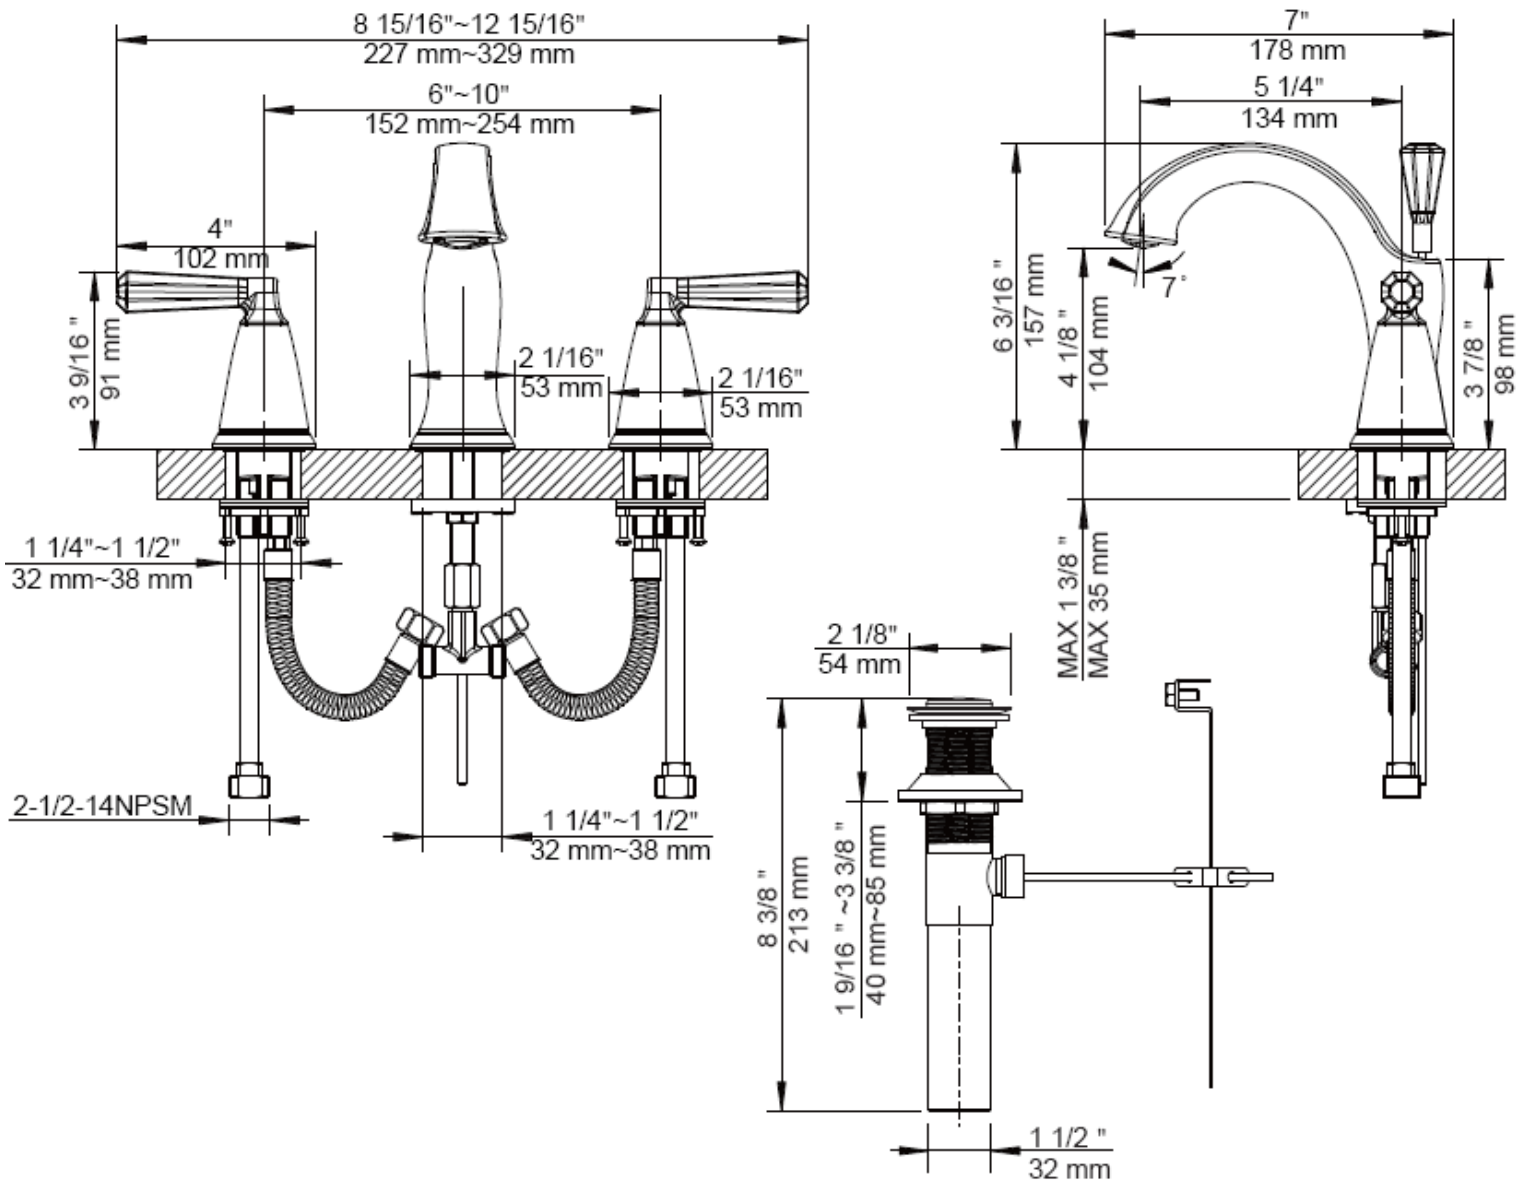

# 6"-10" Widespread Lavatory Faucet

Robinet de lavabo espacé (6 à 10 po)

Grifo para lavabo ajustable de 6"-10"

Product Specifications

LUXART®

## FEATURES

- Metal Lever Handles
- Fits 6" -10" Center Holes
- Ceramic Disc Cartridge
- Lead Free\* Brass Waterways
- Includes Brass Pop-up
- Water Saving Aerator
- Max Flow Rate: 1.2 GPM @ 60 PSI
- 100% Factory Pressure Tested

# 6"-10" Widespread Lavatory Faucet

LUXART.

Robinet de lavabo espacé (6 à 10 po)  
Grifo para lavabo ajustable de 6"-10"

Product Specifications

LUXART® *Merci™*

**ME2418-PUCP**  
**ME2418-PUBN**  
**ME2418-PUORB**