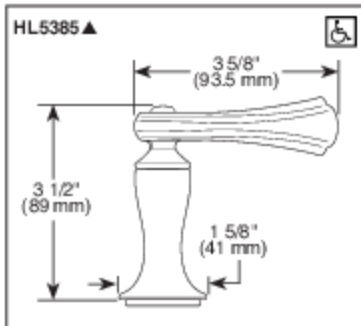

▲ Designate proper finish suffix

BRIZO®

WIDESPREAD LAVATORY FAUCETS

- Charlotte™ Bath Collection
- Two Handle Deck Mount
- 3 Hole Sink Applications
- 6"-16" Centers

STANDARD SPECIFICATIONS:

- Two handle lavatory faucet for concealed mounting on 3 hole applications.
- Widespread 6" to 16" centers.
- 5" (127 mm) long, 7 3/8" (186 mm) high rigid spout.
- LHP - Less Handle Program. See handle options below.
- Control mechanism shall be of the rotating ceramic cylinder type with 90° (1/4 turn) rotation.
- Metal drain with pop-up type fitting with plated flange and stopper.
- Maximum flow rate 1.5 gpm @ 60 PSI.

WARRANTY

- Lifetime Faucet and Finish Limited Warranty to the original consumer purchase to be free from defects in material and workmanship.
- 5 Year Limited Warranty for usage in all industrial, commercial and business applications.

COMPLIES WITH:

- ASME A112.18.1 / CSA B125.1
- ASME A112.18.2 / CSA B125.2
- Indicates compliance to ICC/ANSI A117.1
- EPA WaterSense
- Verified compliant with .25% weighted average Pb content regulations.