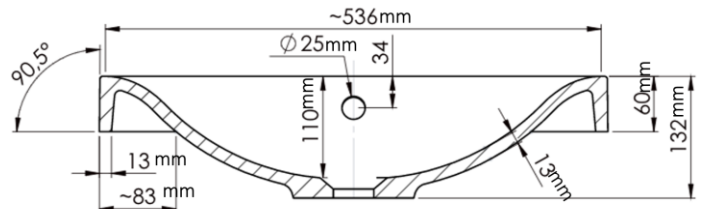

### Overall Size

- 550mm W x 110mm D x 132mm H  
21-2/3" W x 4-1/3" D x 5-1/5" H

### Shipping

- GW 21.8lbs

All dimensions listed are nominal. Luxart® reserves the right to make product and material changes at any time without notice.

Contact your sales representative for more information or visit our website at [luxartcollection.com](http://luxartcollection.com)