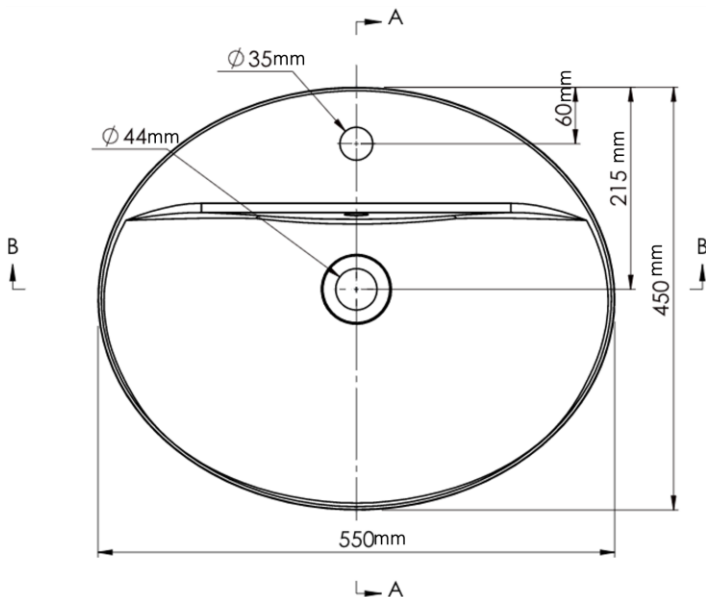

### Overall Size

- 550mm W x 110mm D x 132mm H  
21-2/3" W x 4-1/3" D x 5-1/5" H

### Shipping

- GW 21.8lbs

All dimensions listed are nominal. Luxart® reserves the right to make product and material changes at any time without notice.

Contact your sales representative for more information or visit our website at [luxartcollection.com](http://luxartcollection.com)