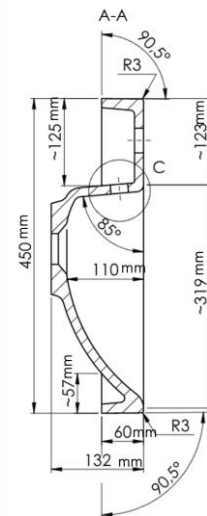

### Overall Size

- 550mm W x 110mm D x 132mm H  
21-2/3" W x 4-1/3" D x 5-1/5" H

### Shipping

- GW 21.8lbs

All dimensions listed are nominal. Luxart® reserves the right to make product and material changes at any time without notice.

Contact your sales representative for more information or visit our website at [luxartcollection.com](http://luxartcollection.com)