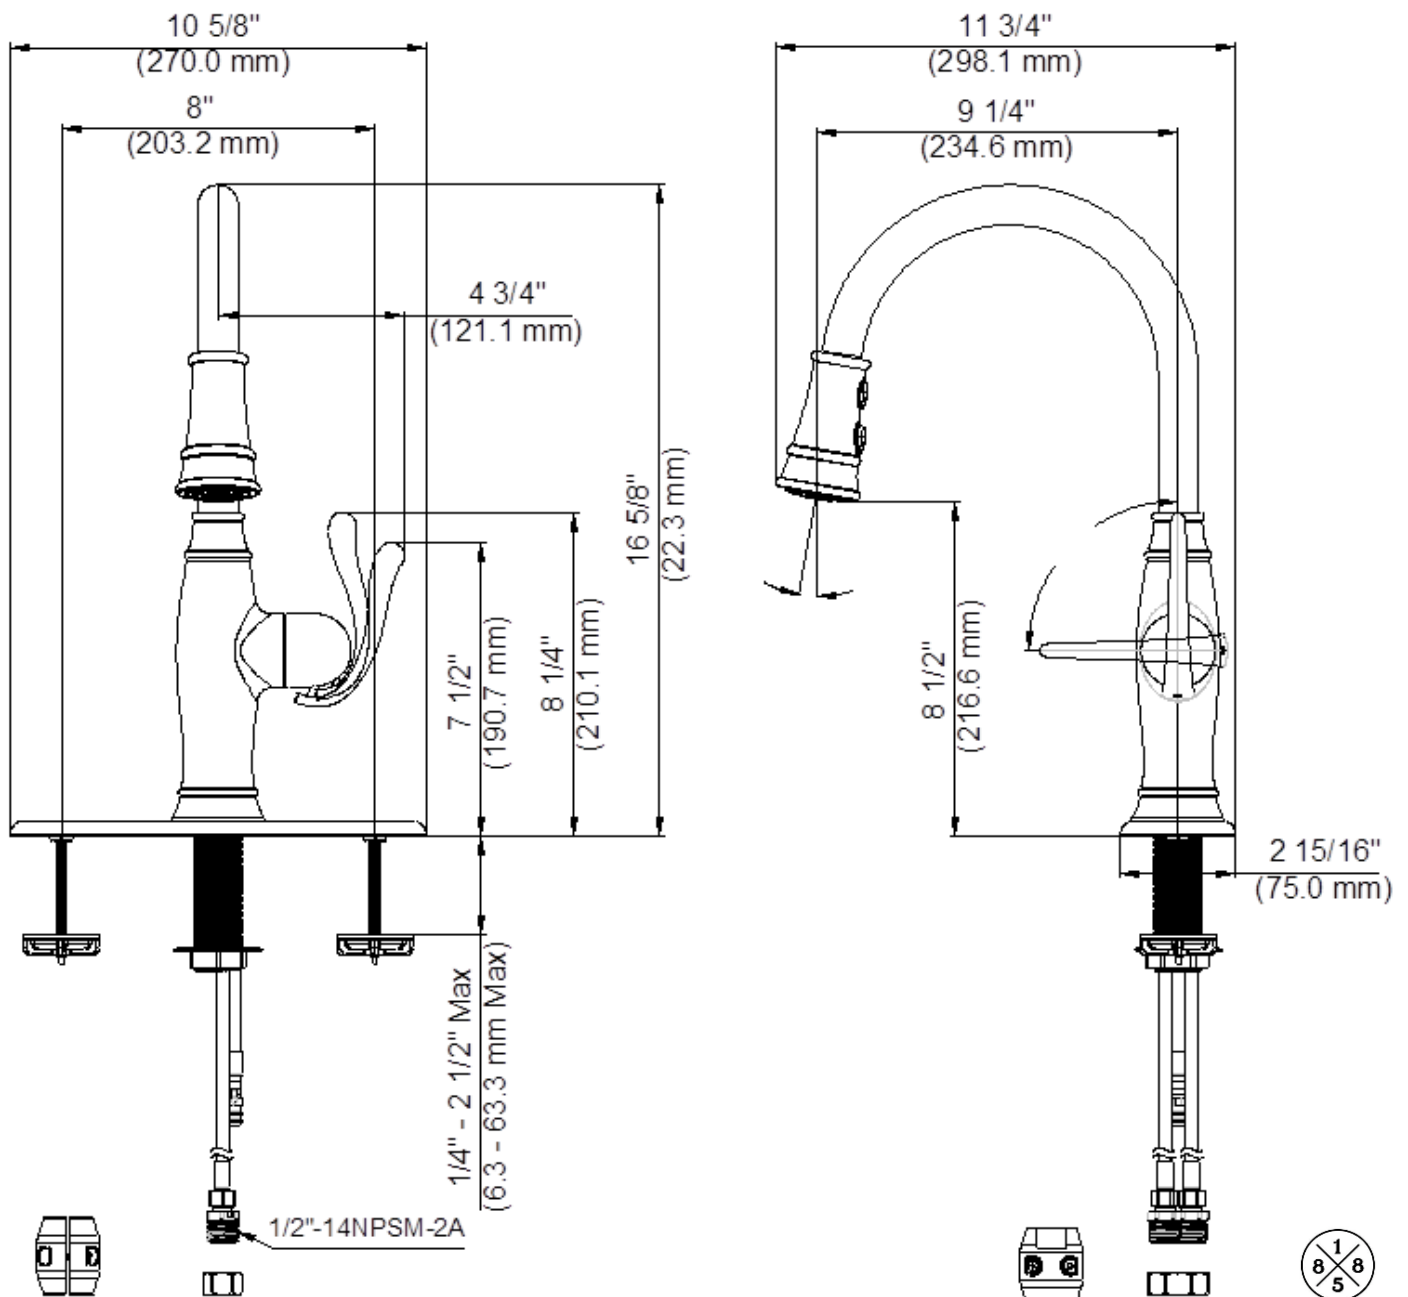

# Pull-Down Kitchen Faucet

Robinet de cuisine à bec arroseur  
Grifo extraíble de cocina

Product Specifications

LUXART®

*Tapestry*®

TA137E-CP  
TA137E-BN  
TA137E-ORB

Contact your sales representative for more information or visit our website at [luxartcollection.com](http://luxartcollection.com)