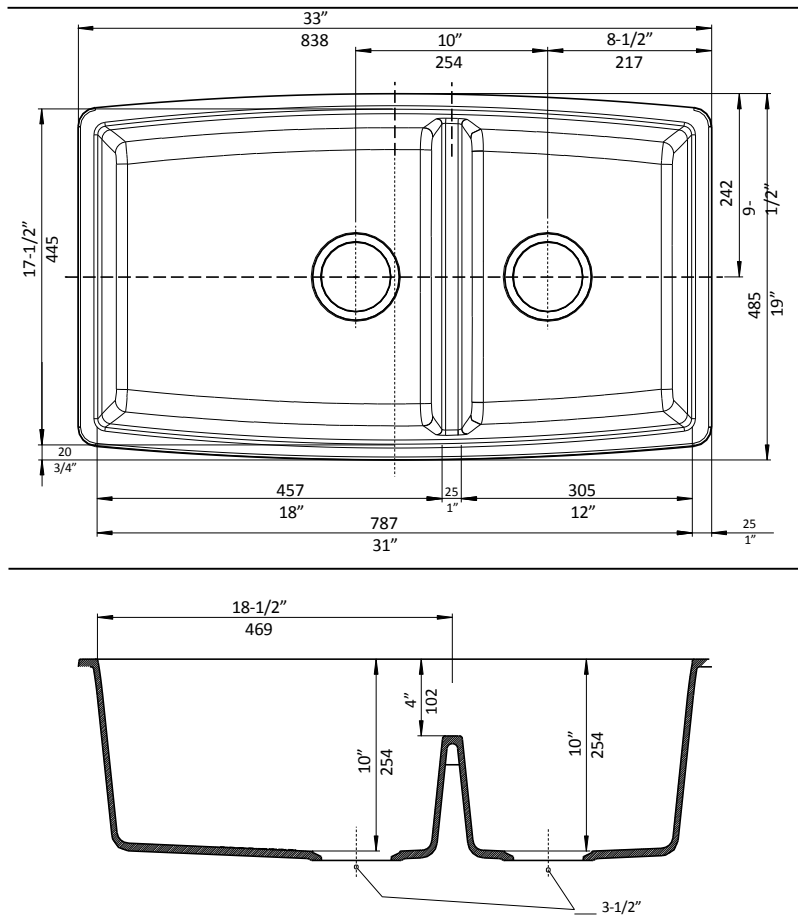

SILGRANIT®

LUXART.

Double Bowl 60/40 Low Divide Undermount

Product Specifications

Contact your sales representative for more information or visit our website at luxartcollection.com

Revised 1/25/2019