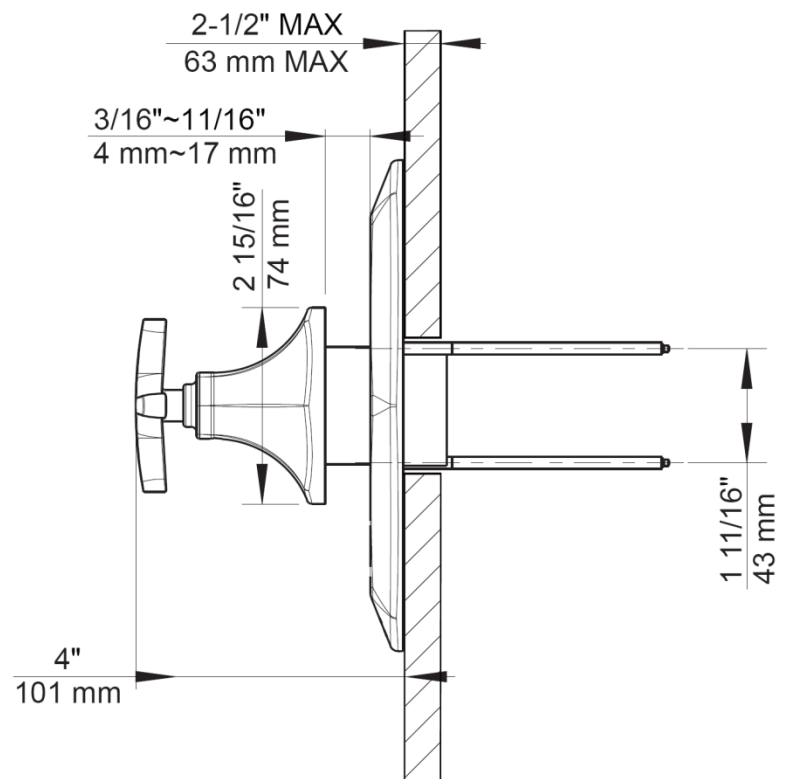

Valve Only Trim

Garniture robinet seulement
Pieza exterior para válvula

Product Specifications

LUXART®

Feliciano®

**FE516TLSH-CP
FE516TLSH-BN
FE516TLSH-PN**

Contact your sales representative for more information or visit our website at luxartcollection.com