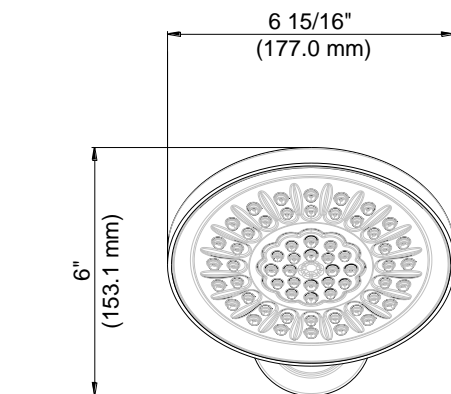

Shower Only Trim

Garniture de douche seulement
Pieza exterior para ducha

Product Specifications

LUXART®

EMBELLISH®

EB511TOV-CP
EB511TOV-BN
EB511TOV-ORB
EB511TOV-PN
EB511TOV-BLM

Contact your sales representative for more information or visit our website at luxartcollection.com