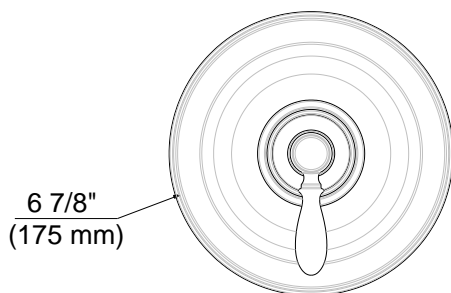

Shower Only Trim

Garniture de douche seulement
Pieza exterior para ducha

Product Specifications

LUXART®

EMBELLISH®

EB511TOV-CP
EB511TOV-BN
EB511TOV-ORB
EB511TOV-PN
EB511TOV-BLM

Contact your sales representative for more information or visit our website at luxartcollection.com