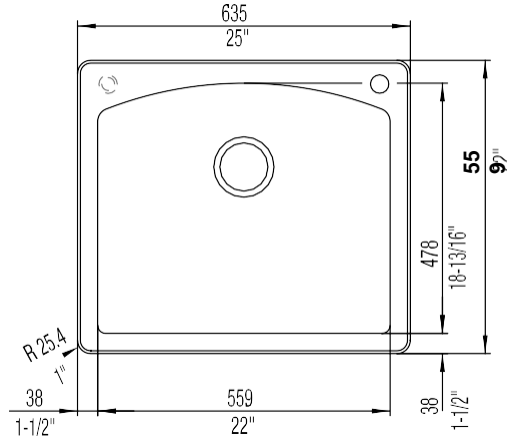

Model LX440210 shown in ANTHRACITE
* basket strainer not included

FEATURES

- Required outside cabinet: 24" (drop-in), 27" (undermount)
- 80% solid granite
- Heat resistant up to 536° F
- Unsurpassed cleanability backed by industry leading 7 patents!
- Resistant to scratches, stains and all household acids and alkali solutions
- Template provided with approximate 1/8" reveal
- Undermount clips NOT included
- 1/2" deck thickness
- Versatile dual deck design can be installed as a drop-in or undermount
- Limited lifetime warranty

OPTIONAL ACCESORIES

- Celcon Disposal Flange with Strainer/Stopper: LX125
- Celcon Basket Strainer: LX105

CODE/STANDARDS COMPLIANCE

ANSI Z124.6-97
IAPMO/UPC listed

NOMINAL DIMENSIONS

OVERALL	CUTOUT SIZE	BOWL DEPTH	DRAIN DIAMETER
25"X22"	24-1/4"x21-1/4"	10"	3-1/2"

DFX cutout templates available on our website

All dimensions listed are nominal. Luxart® reserves the right to make product and material changes at any time without notice.

Contact your sales representative for more information or visit our website at luxartcollection.com

SILGRANIT® Single Bowl Dual Mount

Product Specifications

KNOCKOUT HOLE LOCATIONS
Pre-drilled for single-hole faucet.

Contact your sales representative for more information or visit our website at luxartcollection.com