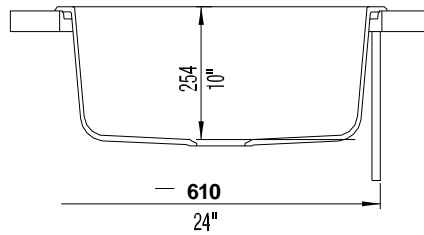

Product Specifications

KNOCKOUT HOLE LOCATIONS
Pre-drilled for single-hole faucet.

Contact your sales representative for more information or visit our website at luxartcollection.com