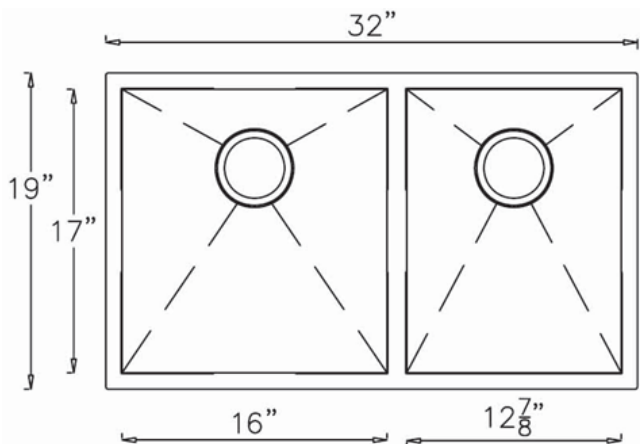

Overall Size: 32" x 19"

Bowl Depth: 10" (left); 10" (right)

Minimum Cabinet Size: 36"

Drain Opening: 3-1/2"

CUTOUT TEMPLATE INCLUDED INSIDE BOX

LXZD771

Optional Accessories

- Bottom Basin Rack: LXZD771BG (2-pack)
- Basket Strainer: MLL7, ML18
- Soap Dispenser: CSD, LCSD, LGLSD

For cutout measurement: See cutout template in sink box.

All dimensions listed are nominal. Luxart® reserves the right to make product and material changes at any time without notice.

Contact your sales representative for more information or visit our website at luxartcollection.com