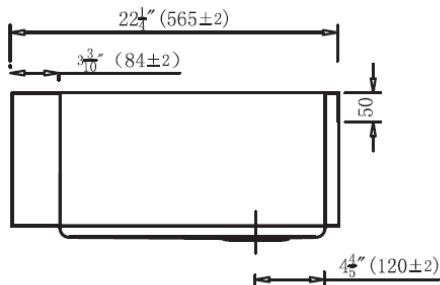

### Features

- 16 Gauge
- Type 304 Stainless Steel
- Apron Front
- Fully Undercoated
- Sound Absorption Pads
- Brushed Satin Finish

**Overall Size:** 35" x 22-1/4"

**Bowl Depth:** 10"(left); 10" (right)

**Minimum Cabinet Size:** 36"

**Drain Opening:** 3-1/2"

**USE SINK AS CUTOUT TEMPLATE**

**LXAFD882WA**