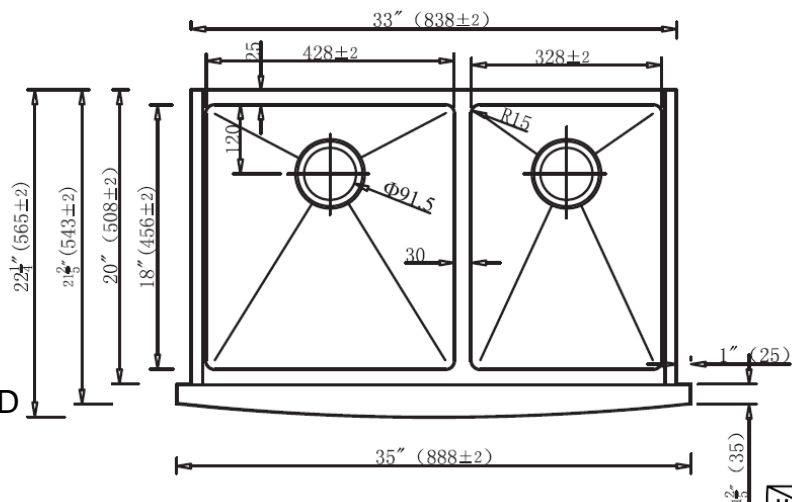

### Features

- 16 Gauge
- Type 304 Stainless Steel
- Apron Front
- Fully Undercoated
- Sound Absorption Pads
- Brushed Satin Finish

**Overall Size:** 35" x 22-1/4"

**Bowl Depth:** 10"(left); 10" (right)

**Minimum Cabinet Size:** 36"

**Drain Opening:** 3-1/2"

**USE SINK AS CUTOUT TEMPLATE**

**LXAFD882WA**

### Optional Accessories

- Bottom Basin Rack: LXAFD881BG
- Basket Strainer: MLL7, ML18
- Soap Dispenser: CSD, LCSD, LGLSD

For cutout measurement: Use sink in sink box.

All dimensions listed are nominal. Luxart® reserves the right to make product and material changes at any time without notice.