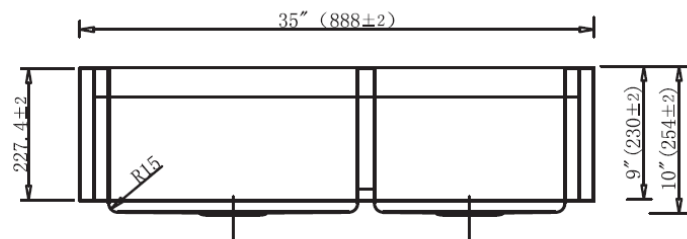

### Features

- 16 Gauge
- Type 304 Stainless Steel
- Apron Front
- Fully Undercoated
- Sound Absorption Pads
- Brushed Satin Finish

**Overall Size:** 35" x 22-1/4"

**Bowl Depth:** 10"(left); 10" (right)

**Minimum Cabinet Size:** 36"

**Drain Opening:** 3-1/2"

**USE SINK AS CUTOUT TEMPLATE**

**LXAFD882WA**