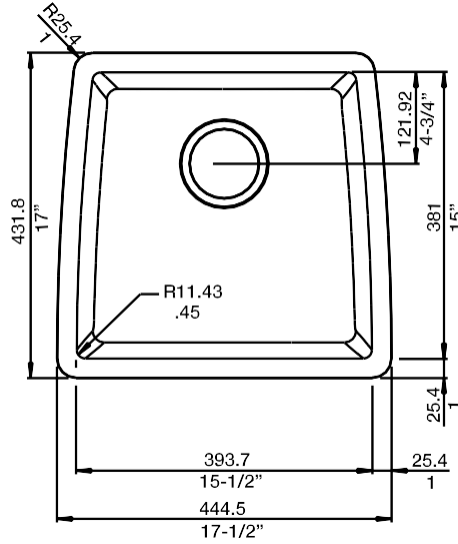

SILGRANIT® Single Bowl Undermount

LUXART®

Product Specifications

Contact your sales representative for more information or visit our website at luxartcollection.com