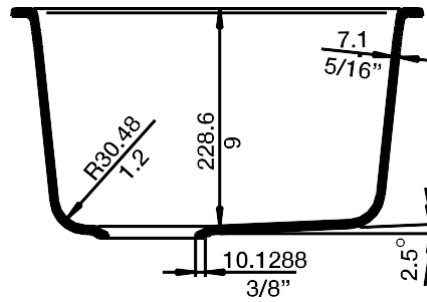

SILGRANIT® Single Bowl Undermount

LUXART®

Product Specifications

Contact your sales representative for more information or visit our website at luxartcollection.com