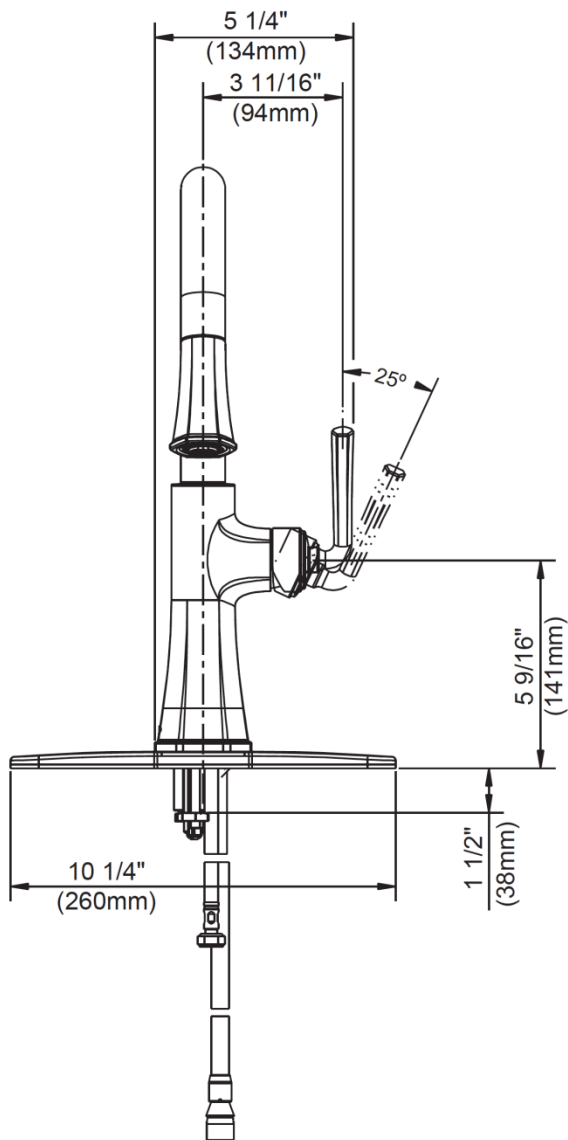

Pull-Down Kitchen Faucet

Robinet de cuisine à bec arroseur
Grifo extraíble de cocina

Product Specifications

LUXART®

HEIRESS®

HR137MD-CP
HR137MD-BN

Contact your sales representative for more information or visit our website at luxartcollection.com

Revised 12/17/2018