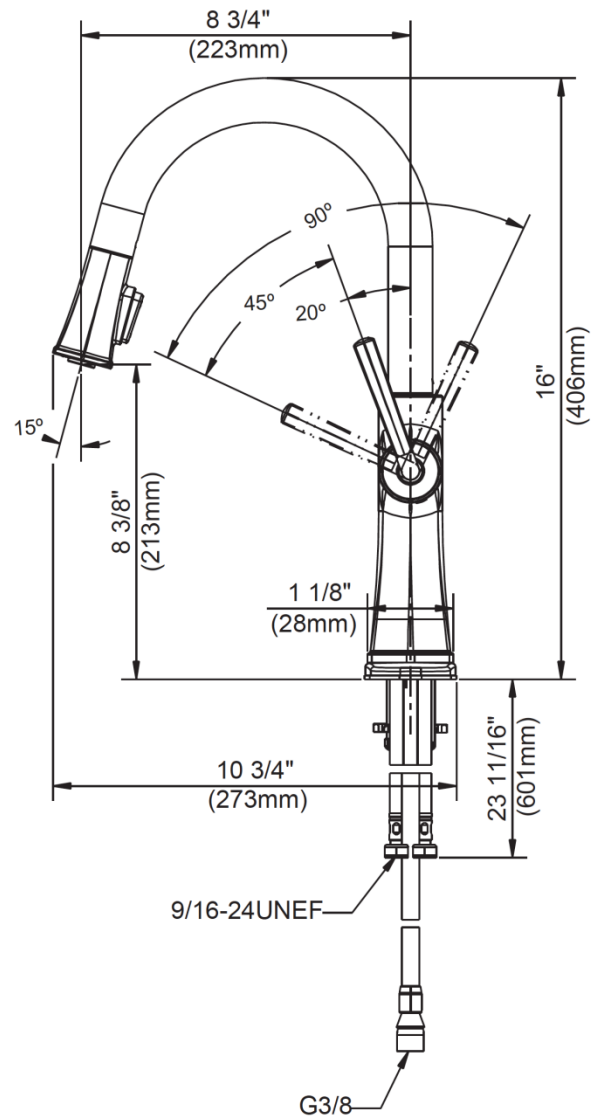

Pull-Down Kitchen Faucet

Robinet de cuisine à bec arroseur
Grifo extraíble de cocina

Product Specifications

LUXART®

HEIRESS®

HR137MD-CP
HR137MD-BN

Contact your sales representative for more information or visit our website at luxartcollection.com

Revised 12/17/2018