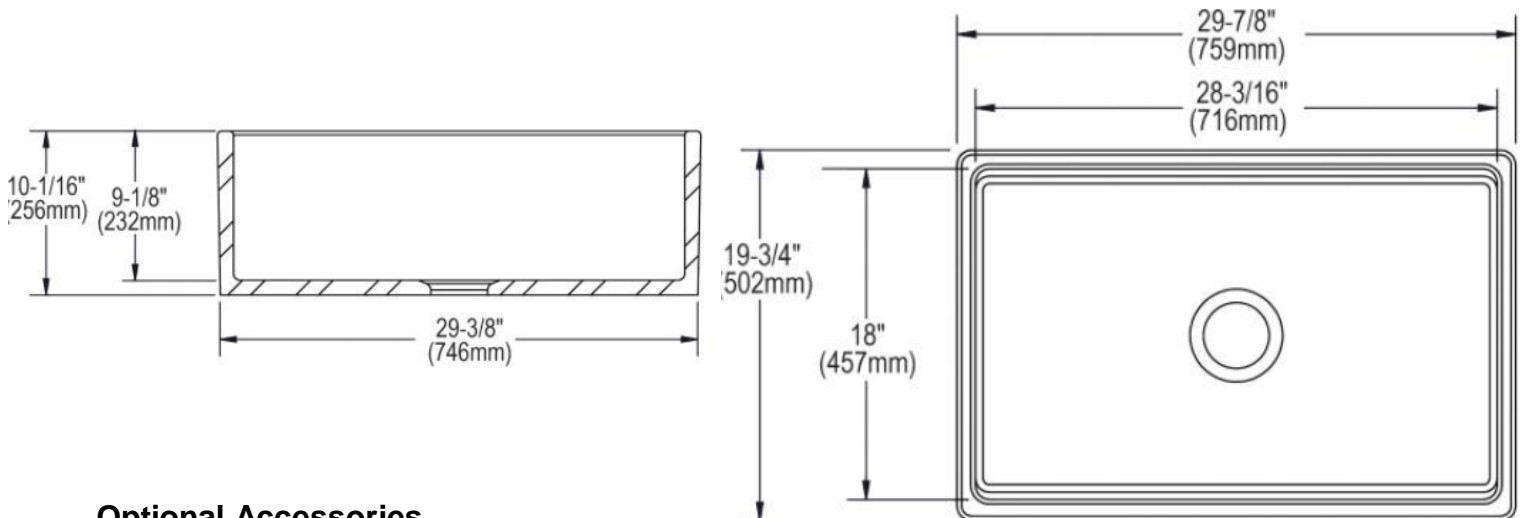

Overall Size: 29-7/8" x 19-3/4" x 10-1/16"

Bowl Dimensions: 28-3/16" x 18"

Bowl Depth: 9-1/8"

Minimum Cabinet Size: 33"

Drain Opening: 3-1/2"

Drain Placement: Center

Installation Type: Apron Front

Material: Fireclay

USE SINK AS CUTOUT TEMPLATE

LXFC28179WH

Optional Accessories

- Bottom Basin Rack: LXBG2616SS
- Basket Strainer: LX105, LX125, LX120, LX100
- Soap Dispenser: CSD, LCSD, LGLSD

For cutout measurement: Use sink in sink box.