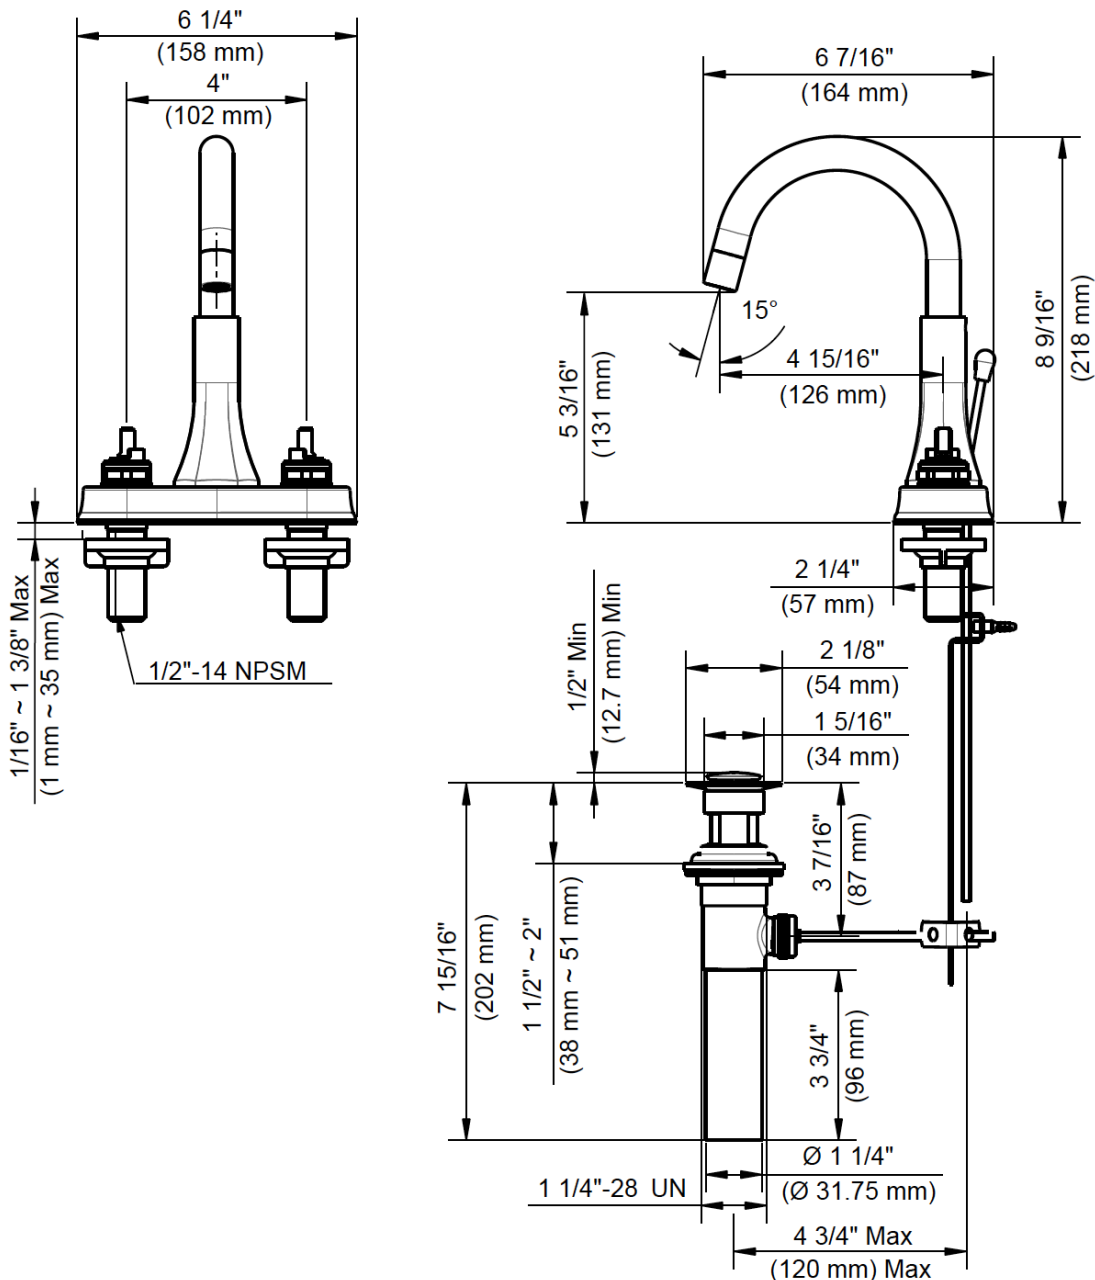

4" Lavatory Faucet, Less Handles

Robinet de lavabo de 4 po, sans manettes
Grifo de lavabo de 4", sin manijas

Product Specifications

LUXART®

HEIRESS®

HR270LHE-PUCP
HR270LHE-PUBN
HR270LHE-PUORB
HR270LHE-PUPN

Contact your sales representative for more information or visit our website at luxartcollection.com