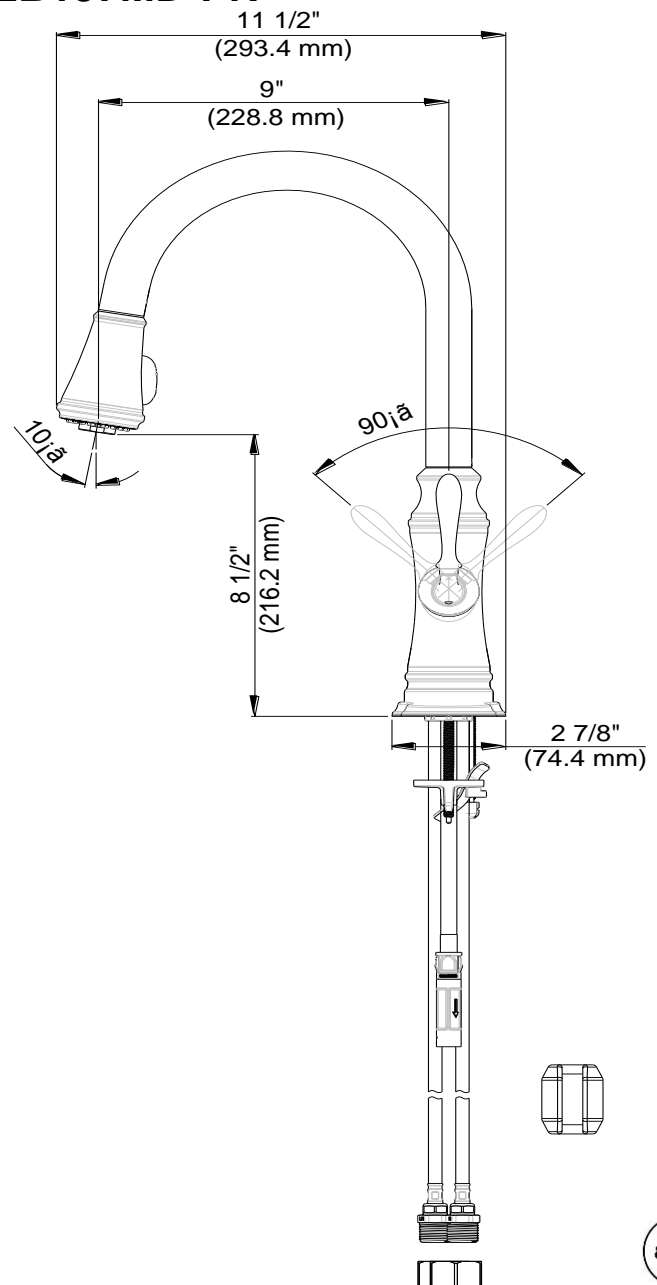

Pull-down Kitchen Faucet

Robinet de cuisine à bec arroseur
Grifo extraíble de cocina

Product Specifications

LUXART®

EMBELLISH®

EB137MD-CP
EB137MD-BN
EB137MD-ORB
EB137MD-PN

Contact your sales representative for more information or visit our website at luxartcollection.com