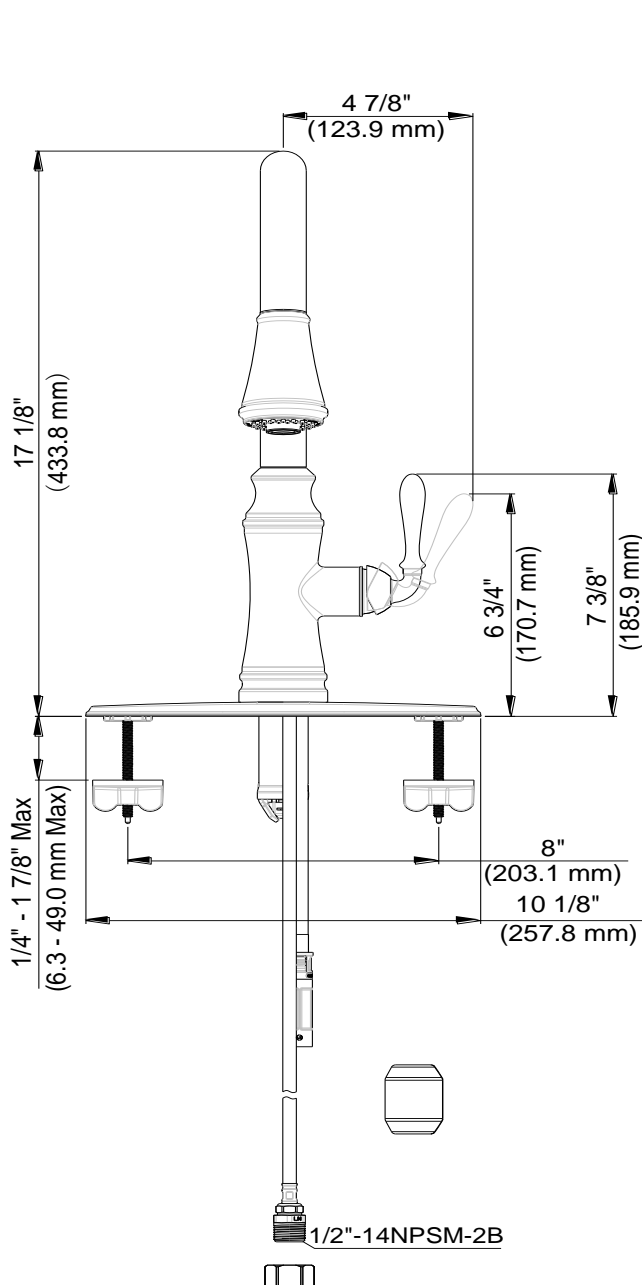

Pull-down Kitchen Faucet

Robinet de cuisine à bec arroseur
Grifo extraíble de cocina

Product Specifications

LUXART®

EMBELLISH®

EB137MD-CP
EB137MD-BN
EB137MD-ORB
EB137MD-PN

Contact your sales representative for more information or visit our website at luxartcollection.com