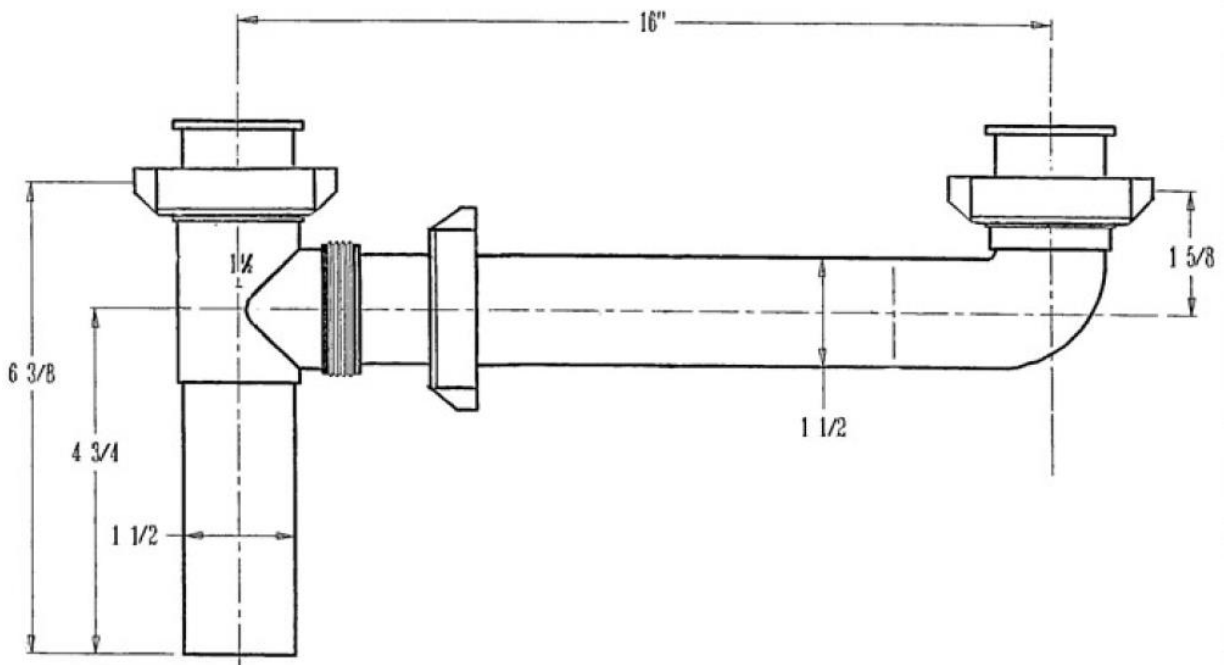

# Slip Joint Direct Connect End Outlet Continuous Waste

Product Specifications

## FEATURES

- 1-1/2" Poly Washers
- With Baffle Tee

✓ To Submit	Part #	Description	Pkg
	MLP9121A	1-1/2" x 16" PVC Slip Joint/Direct Connect End Outlet Continuous Waste	Box
	MLP9121ABG	1-1/2" x 16" PVC Slip Joint/Direct Connect End Outlet Continuous Waste	Bag