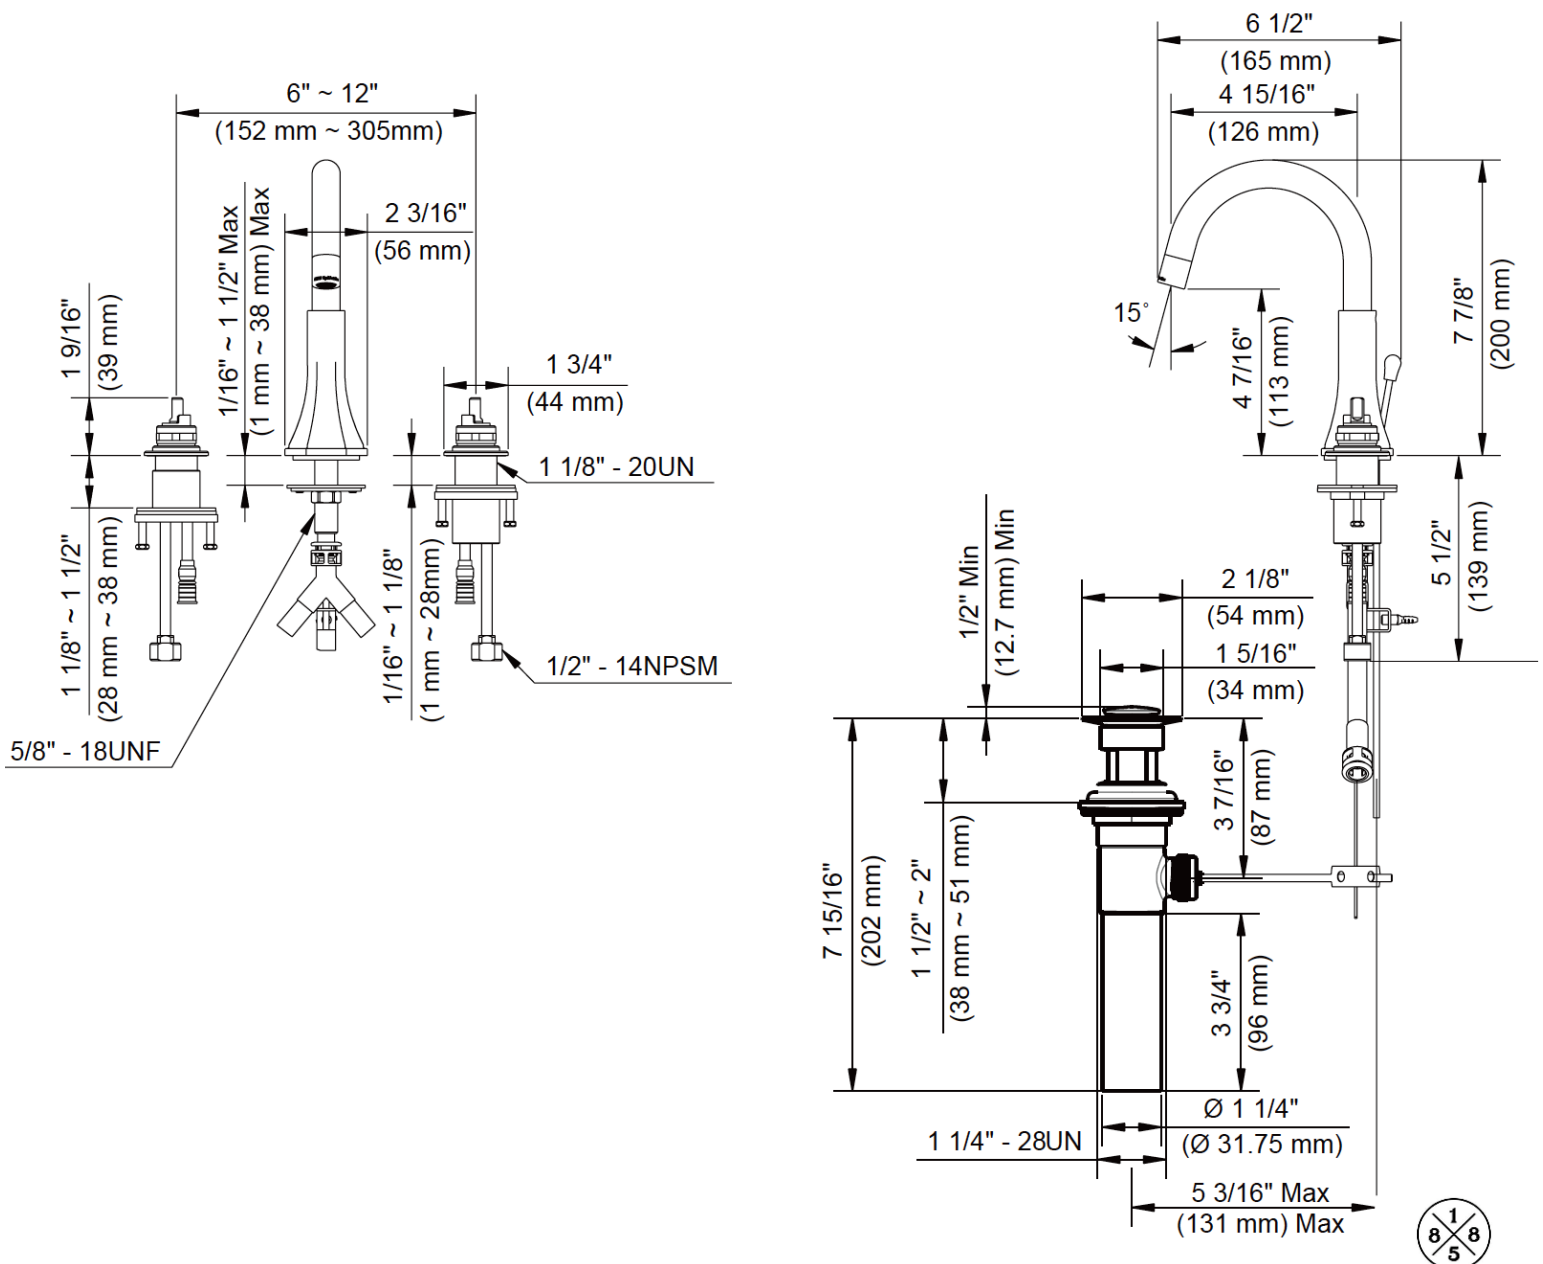

6"-12" Widespread Lavatory Faucet, Less Handles

Robinet de lavabo espacé (6 à 12 po), sans manettes
Grifo para lavabo ajustable de 6"-12", sin manijas

Product Specifications

LUXART®

HEIRESS®

HR2708LHE-PUCP
HR2708LHE-PUBN
HR2708LHE-PUORB
HR2708LHE-PUPN

Contact your sales representative for more information or visit our website at luxartcollection.com

Revised 9/2/2018