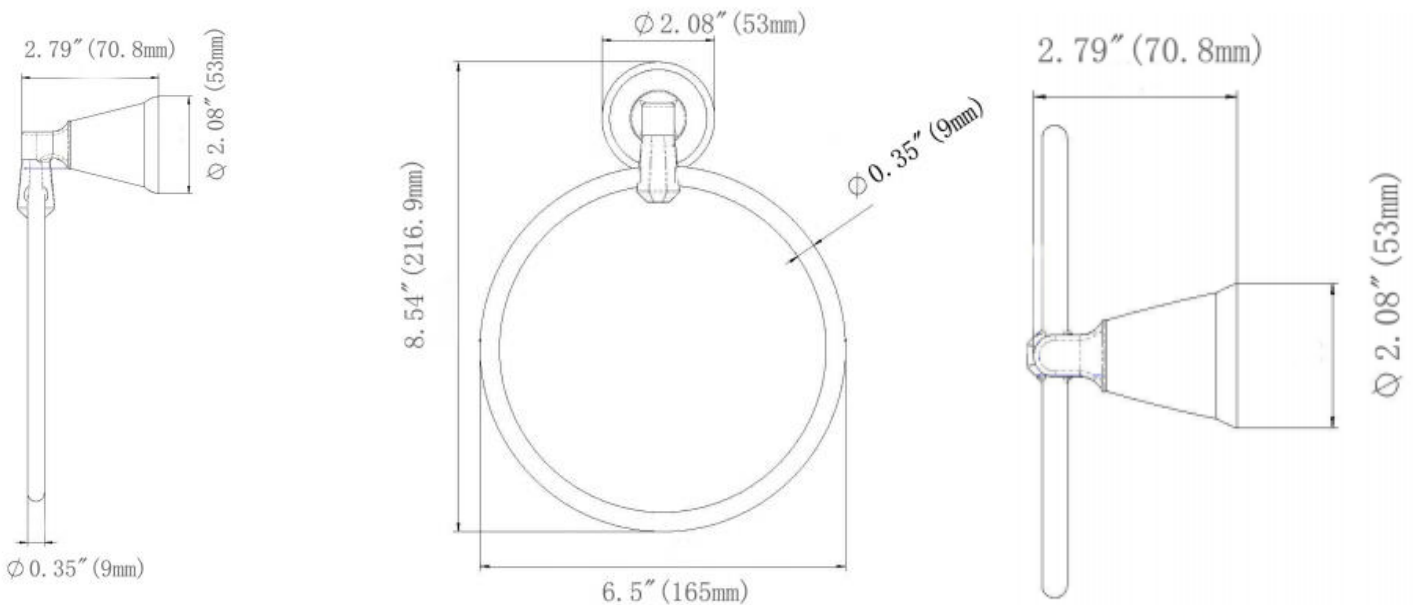

CARACTERÍSTICAS

- Coordina con la suite de Merci
- Incluye accesorios de montaje y pernos de sujeción
- Construcción de bronce