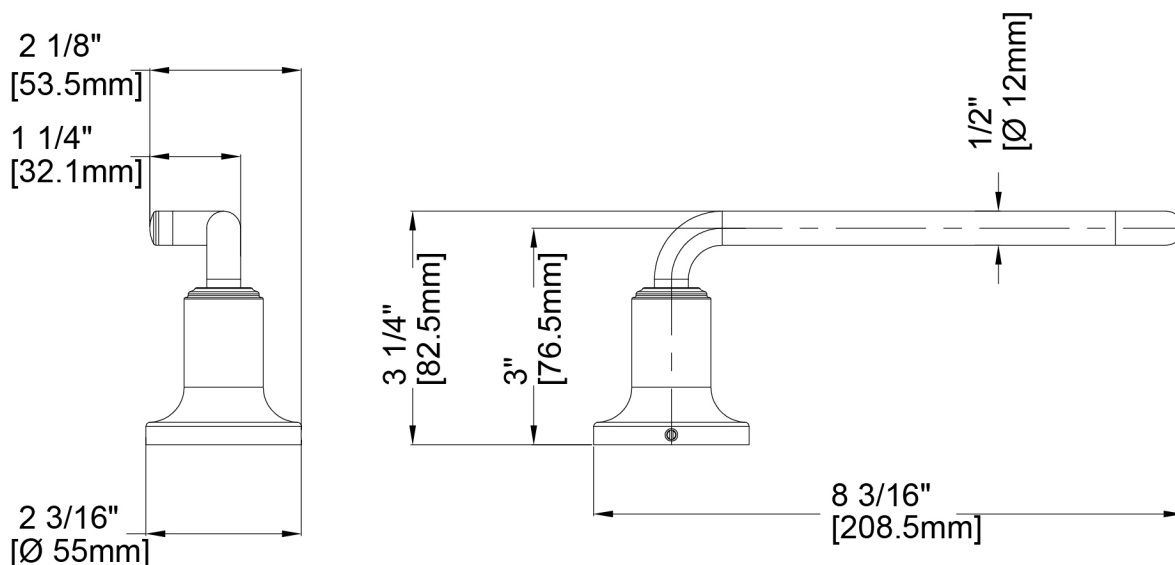

AVAILABLE FINISHES / FINIS OFFERTS / DISTINTOS ACABADOS:

- Polished Chrome / Chrome poli / Cromo lustrado (CP)
- PVD Brushed Nickel / PVD Nickel brossé / PVD Níquel cepillado (BN)
- Matte Black / Noir Mat / Negro Mate (BLM)
- PVD Brushed Bronze / PVD Bronze brossé / PVD Bronze cepillado (PBB)

Contact your sales representative for more information or visit our website at luxartcollection.com